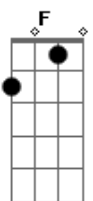

© ukulele-chords.com