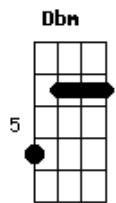

© ukulele-chords.com

ukulele-chords.com