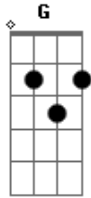

© ukulele-chords.com