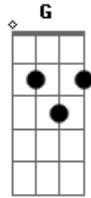

© ukulele-chords.com