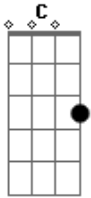

Imaginary Future - The Well

Tom: C
Intro: F C G D

F C
Take the water from the well
G D
Ask not what you're receiving
F C
Make it into something else
G D
Do not look for a reason
F C
To pour out the fortune you've found
G D
For more hiding deep in the ground

(Chorus)

G C F D
The one I love has fallen for me now
G C F D
The one I love has fallen for me now

F C
Hold the element of hope
G D
Too high to be complacent
F C
Don't avoid what isn't known
G D
You'll fly if you are patient
F C
And look for the right way to stay
G D
The good, it will come if you wait

(Chorus)

G C F D
The one I love has fallen for me now
G C F D
The one I love has fallen for me now
G C F D
The one I love has fallen for me now
G C F D
The one I love has fallen for me now

Acordes

© ukulele-chords.com