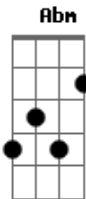

ukulele-chords.com