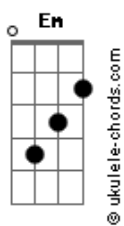

Illusion Cat - Yearning Song

tom:

Intro: C F
[Primeira Parte]

C F C C7
When I met you I felt like floating
F G C
Your love to me is all I got
C F C C7
When I met you I felt like loving
F G
I know it's hard but believe me darlin
C C7M Am Am F
Can't you look and see
G C
That I'm in love with you

[Segunda Parte]

C F C C7
When I met you I saw me in paradise
F G C
I want you so but I want you with me
C F C C7
Though the time is never passing by
F G
I'm lonely as a boy can be
C C7M Am G F
And I want you back to me
G C
You know I'm missing you

[Refrão]

Em Am
Time goes up and down and I
Em Am
Still can't see your face
Em Am
You're my wonderwall
G
Don't you know I've been falling down
Don't you know I've been falling down
Em Am
Time goes up and down and I
Em Am
Still can't see your face
Em Am
You're my wonderwall
G
Don't you know I've been falling down
G7
Don't you know I've been falling down

[Terceira Parte]

Acordes

C F C C7
When I met you I saw me in paradise
F G C
I want you so but I want you with me
C F C C7
Though the time is never passing by
F G
I'm lonely as a boy can be
C C7M Am G F
And I want you back to me
G C
You know I'm missing you