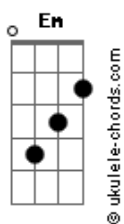

Illusion Cat - Yearning Song

tom:

Intro: C F
[Primeira Parte]

C F C C7
When I met you I felt like floating
F G C
Your love to me is all I got
C F C C7
When I met you I felt like loving
F G
I know it's hard but believe me darlin
C C7M Am Am F
Can't you look and see
G C
That I'm in love with you

[Segunda Parte]

C F C C7
When I met you I saw me in paradise
F G C
I want you so but I want you with me
C F C C7
Though the time is never passing by
F G
I'm lonely as a boy can be
C C7M Am G F
And I want you back to me
G C
You know I'm missing you

[Refrão]

Em Am
Time goes up and down and I
Em Am
Still can't see your face
Em Am
You're my wonderwall
G
Don't you know I've been falling down
Don't you know I've been falling down
Em Am
Time goes up and down and I
Em Am
Still can't see your face
Em Am
You're my wonderwall
G
Don't you know I've been falling down
G7
Don't you know I've been falling down

[Terceira Parte]

Acordes

C F C C7
When I met you I saw me in paradise
F G C
I want you so but I want you with me
C F C C7
Though the time is never passing by
F G
I'm lonely as a boy can be
C C7M Am G F
And I want you back to me
G C
You know I'm missing you

[Refrão]

Em Am
Time goes up and down and I
Em Am
Still can't see your face
Em Am
You're my wonderwall
G
Don't you know I've been falling down
Don't you know I've been falling down
Em Am
Time goes up and down and I
Em Am
Still can't see your face
Em Am
You're my wonderwall
G
Don't you know I've been falling down
G7
Don't you know I've been falling down

[Quarta Parte]

C F C C7
When I met you I felt like floating
F G C
Your love to me is all I got
C F C C7
When I met you I felt like loving
F G
I know it's hard but believe me darlin
C C7M Am Am F
Can't you look and see
G
That I'm in love with you
C C7M Am Am F
Can't you look and see
G
That I'm in love with you
C C7M Am Am F
Can't you look and see
G C
That I'm in love with you