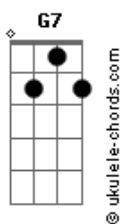

Illusion Cat - Yearning Song

tom:

Intro: C F
[Primeira Parte]

C F C C7
When I met you I felt like floating
F G C
Your love to me is all I got
C F C C7
When I met you I felt like loving
F G
I know it's hard but believe me darlin
C C7M Am Am F
Can't you look and see
G C
That I'm in love with you

[Segunda Parte]

C F C C7
When I met you I saw me in paradise
F G C
I want you so but I want you with me
C F C C7
Though the time is never passing by
F G
I'm lonely as a boy can be
C C7M Am G F
And I want you back to me
G C
You know I'm missing you

[Refrão]

Em Am
Time goes up and down and I
Em Am
Still can't see your face
Em Am
You're my wonderwall
G
Don't you know I've been falling down
Don't you know I've been falling down
Em Am
Time goes up and down and I
Em Am
Still can't see your face
Em Am
You're my wonderwall
G
Don't you know I've been falling down
G7
Don't you know I've been falling down

[Terceira Parte]

Acordes

C F C C7
When I met you I saw me in paradise
F G C
I want you so but I want you with me
C F C C7
Though the time is never passing by
F G
I'm lonely as a boy can be
C C7M Am G F
And I want you back to me
G C
You know I'm missing you

[Refrão]

Em Am
Time goes up and down and I
Em Am
Still can't see your face
Em Am
You're my wonderwall
G
Don't you know I've been falling down
Don't you know I've been falling down
Em Am
Time goes up and down and I
Em Am
Still can't see your face
Em Am
You're my wonderwall
G
Don't you know I've been falling down
G7
Don't you know I've been falling down

[Quarta Parte]

C F C C7
When I met you I felt like floating
F G C
Your love to me is all I got
C F C C7
When I met you I felt like loving
F G
I know it's hard but believe me darlin
C C7M Am Am F
Can't you look and see
G
That I'm in love with you
C C7M Am Am F
Can't you look and see
G
That I'm in love with you
C C7M Am Am F
Can't you look and see
G C
That I'm in love with you