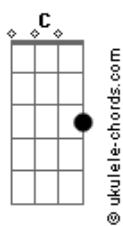

Illusion Cat - Yearning Song

tom:

Intro: C F
[Primeira Parte]

C F C C7
When I met you I felt like floating
F G C
Your love to me is all I got
C F C C7
When I met you I felt like loving
F G
I know it's hard but believe me darlin
C C7M Am Am F
Can't you look and see
G C
That I'm in love with you

[Segunda Parte]

C F C C7
When I met you I saw me in paradise
F G C
I want you so but I want you with me
C F C C7
Though the time is never passing by
F G
I'm lonely as a boy can be
C C7M Am G F
And I want you back to me
G C
You know I'm missing you

[Refrão]

Em Am
Time goes up and down and I
Em Am
Still can't see your face
Em Am
You're my wonderwall
G
Don't you know I've been falling down
Don't you know I've been falling down
Em Am
Time goes up and down and I
Em Am
Still can't see your face
Em Am
You're my wonderwall
G
Don't you know I've been falling down
G7
Don't you know I've been falling down

[Terceira Parte]

Acordes

C F C C7
When I met you I saw me in paradise
F G C
I want you so but I want you with me
C F C C7
Though the time is never passing by
F G
I'm lonely as a boy can be
C C7M Am G F
And I want you back to me
G C
You know I'm missing you