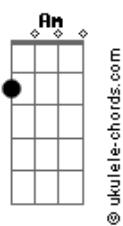

Illusion Cat - Yearning Song

tom:

Intro: C F
[Primeira Parte]

C F C C7
When I met you I felt like floating
F G C
Your love to me is all I got
C F C C7
When I met you I felt like loving
F G
I know it's hard but believe me darlin
C C7M Am Am F
Can't you look and see
G C
That I'm in love with you

[Segunda Parte]

C F C C7
When I met you I saw me in paradise
F G C
I want you so but I want you with me
C F C C7
Though the time is never passing by
F G
I'm lonely as a boy can be
C C7M Am G F
And I want you back to me
G C
You know I'm missing you

[Refrão]

Em Am
Time goes up and down and I
Em Am
Still can't see your face
Em Am
You're my wonderwall
G
Don't you know I've been falling down
Don't you know I've been falling down
Em Am
Time goes up and down and I
Em Am
Still can't see your face
Em Am
You're my wonderwall
G
Don't you know I've been falling down
G7
Don't you know I've been falling down

[Terceira Parte]

Acordes

C F C C7
When I met you I saw me in paradise
F G C
I want you so but I want you with me
C F C C7
Though the time is never passing by
F G
I'm lonely as a boy can be
C C7M Am G F
And I want you back to me
G C
You know I'm missing you

[Refrão]

Em Am
Time goes up and down and I
Em Am
Still can't see your face
Em Am
You're my wonderwall
G
Don't you know I've been falling down
Don't you know I've been falling down
Em Am
Time goes up and down and I
Em Am
Still can't see your face
Em Am
You're my wonderwall
G
Don't you know I've been falling down
G7
Don't you know I've been falling down

[Quarta Parte]

C F C C7
When I met you I felt like floating
F G C
Your love to me is all I got
C F C C7
When I met you I felt like loving
F G
I know it's hard but believe me darlin
C C7M Am Am F
Can't you look and see
G
That I'm in love with you
C C7M Am Am F
Can't you look and see
G
That I'm in love with you
C C7M Am Am F
Can't you look and see
G C
That I'm in love with you