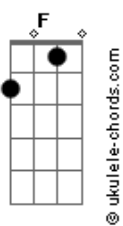

Illusion Cat - Yearning Song

tom:

Intro: C F
[Primeira Parte]

C F C C7
When I met you I felt like floating
F G C
Your love to me is all I got
C F C C7
When I met you I felt like loving
F G
I know it's hard but believe me darlin
C C7M Am Am F
Can't you look and see
G C
That I'm in love with you

[Segunda Parte]

C F C C7
When I met you I saw me in paradise
F G C
I want you so but I want you with me
C F C C7
Though the time is never passing by
F G
I'm lonely as a boy can be
C C7M Am G F
And I want you back to me
G C
You know I'm missing you

[Refrão]

Em Am
Time goes up and down and I
Em Am
Still can't see your face
Em Am
You're my wonderwall
G
Don't you know I've been falling down
Don't you know I've been falling down
Em Am
Time goes up and down and I
Em Am
Still can't see your face
Em Am
You're my wonderwall
G
Don't you know I've been falling down
G7
Don't you know I've been falling down

[Terceira Parte]

Acordes

C F C C7
When I met you I saw me in paradise
F G C
I want you so but I want you with me
C F C C7
Though the time is never passing by
F G
I'm lonely as a boy can be
C C7M Am G F
And I want you back to me
G C
You know I'm missing you