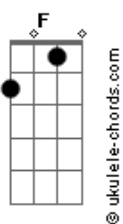

Illusion Cat - Yearning Song

tom:

Intro: C F
[Primeira Parte]

C F C C7
When I met you I felt like floating
F G C
Your love to me is all I got
C F C C7
When I met you I felt like loving
F G
I know it's hard but believe me darlin
C C7M Am Am F
Can't you look and see
G C
That I'm in love with you

[Segunda Parte]

C F C C7
When I met you I saw me in paradise
F G C
I want you so but I want you with me
C F C C7
Though the time is never passing by
F G
I'm lonely as a boy can be
C C7M Am G F
And I want you back to me
G C
You know I'm missing you

[Refrão]

Em Am
Time goes up and down and I
Em Am
Still can't see your face
Em Am
You're my wonderwall
G
Don't you know I've been falling down
Don't you know I've been falling down
Em Am
Time goes up and down and I
Em Am
Still can't see your face
Em Am
You're my wonderwall
G
Don't you know I've been falling down
G7
Don't you know I've been falling down

[Terceira Parte]

Acordes

C F C C7
When I met you I saw me in paradise
F G C
I want you so but I want you with me
C F C C7
Though the time is never passing by
F G
I'm lonely as a boy can be
C C7M Am G F
And I want you back to me
G C
You know I'm missing you

[Refrão]

Em Am
Time goes up and down and I
Em Am
Still can't see your face
Em Am
You're my wonderwall
G
Don't you know I've been falling down
Don't you know I've been falling down
Em Am
Time goes up and down and I
Em Am
Still can't see your face
Em Am
You're my wonderwall
G
Don't you know I've been falling down
G7
Don't you know I've been falling down

[Quarta Parte]

C F C C7
When I met you I felt like floating
F G C
Your love to me is all I got
C F C C7
When I met you I felt like loving
F G
I know it's hard but believe me darlin
C C7M Am Am F
Can't you look and see
G
That I'm in love with you
C C7M Am Am F
Can't you look and see
G
That I'm in love with you
C C7M Am Am F
Can't you look and see
G C
That I'm in love with you