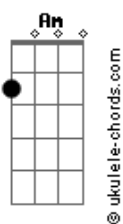

Illusion Cat - Yearning Song

tom:

Intro: C F
[Primeira Parte]

C F C C7
When I met you I felt like floating
F G C
Your love to me is all I got
C F C C7
When I met you I felt like loving
F G
I know it's hard but believe me darlin
C C7M Am Am F
Can't you look and see
G C
That I'm in love with you

[Segunda Parte]

C F C C7
When I met you I saw me in paradise
F G C
I want you so but I want you with me
C F C C7
Though the time is never passing by
F G
I'm lonely as a boy can be
C C7M Am G F
And I want you back to me
G C
You know I'm missing you

[Refrão]

Em Am
Time goes up and down and I
Em Am
Still can't see your face
Em Am
You're my wonderwall
G
Don't you know I've been falling down
Don't you know I've been falling down
Em Am
Time goes up and down and I
Em Am
Still can't see your face
Em Am
You're my wonderwall
G
Don't you know I've been falling down
G7
Don't you know I've been falling down

[Terceira Parte]

Acordes

C F C C7
When I met you I saw me in paradise
F G C
I want you so but I want you with me
C F C C7
Though the time is never passing by
F G
I'm lonely as a boy can be
C C7M Am G F
And I want you back to me
G C
You know I'm missing you

[Refrão]

Em Am
Time goes up and down and I
Em Am
Still can't see your face
Em Am
You're my wonderwall
G
Don't you know I've been falling down
Don't you know I've been falling down
Em Am
Time goes up and down and I
Em Am
Still can't see your face
Em Am
You're my wonderwall
G
Don't you know I've been falling down
G7
Don't you know I've been falling down

[Quarta Parte]

C F C C7
When I met you I felt like floating
F G C
Your love to me is all I got
C F C C7
When I met you I felt like loving
F G
I know it's hard but believe me darlin
C C7M Am Am F
Can't you look and see
G
That I'm in love with you
C C7M Am Am F
Can't you look and see
G
That I'm in love with you
C C7M Am Am F
Can't you look and see
G C
That I'm in love with you