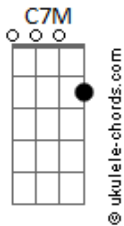

Illusion Cat - Yearning Song

tom:

Intro: C F
[Primeira Parte]

C F C C7
When I met you I felt like floating
F G C
Your love to me is all I got
C F C C7
When I met you I felt like loving
F G
I know it's hard but believe me darlin
C C7M Am Am F
Can't you look and see
G C
That I'm in love with you

[Segunda Parte]

C F C C7
When I met you I saw me in paradise
F G C
I want you so but I want you with me
C F C C7
Though the time is never passing by
F G
I'm lonely as a boy can be
C C7M Am G F
And I want you back to me
G C
You know I'm missing you

[Terceira Parte]

Acordes

C F C C7
When I met you I saw me in paradise
F G C
I want you so but I want you with me
C F C C7
Though the time is never passing by
F G
I'm lonely as a boy can be
C C7M Am G F
And I want you back to me
G C
You know I'm missing you