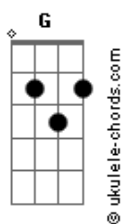

Illusion Cat - Yearning Song

tom:

Intro: C F
[Primeira Parte]

C F C C7
When I met you I felt like floating
F G C
Your love to me is all I got
C F C C7
When I met you I felt like loving
F G
I know it's hard but believe me darlin
C C7M Am Am F
Can't you look and see
G C
That I'm in love with you

[Segunda Parte]

C F C C7
When I met you I saw me in paradise
F G C
I want you so but I want you with me
C F C C7
Though the time is never passing by
F G
I'm lonely as a boy can be
C C7M Am G F
And I want you back to me
G C
You know I'm missing you

[Refrão]

Em Am
Time goes up and down and I
Em Am
Still can't see your face
Em Am
You're my wonderwall
G
Don't you know I've been falling down
Don't you know I've been falling down
Em Am
Time goes up and down and I
Em Am
Still can't see your face
Em Am
You're my wonderwall
G
Don't you know I've been falling down
G7
Don't you know I've been falling down

[Terceira Parte]

Acordes

C F C C7
When I met you I saw me in paradise
F G C
I want you so but I want you with me
C F C C7
Though the time is never passing by
F G
I'm lonely as a boy can be
C C7M Am G F
And I want you back to me
G C
You know I'm missing you

[Refrão]

Em Am
Time goes up and down and I
Em Am
Still can't see your face
Em Am
You're my wonderwall
G
Don't you know I've been falling down
Don't you know I've been falling down
Em Am
Time goes up and down and I
Em Am
Still can't see your face
Em Am
You're my wonderwall
G
Don't you know I've been falling down
G7
Don't you know I've been falling down

[Quarta Parte]

C F C C7
When I met you I felt like floating
F G C
Your love to me is all I got
C F C C7
When I met you I felt like loving
F G
I know it's hard but believe me darlin
C C7M Am Am F
Can't you look and see
G
That I'm in love with you
C C7M Am Am F
Can't you look and see
G
That I'm in love with you
C C7M Am Am F
Can't you look and see
G C
That I'm in love with you