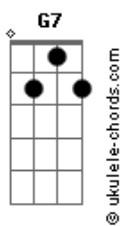

Illusion Cat - Yearning Song

tom:

Intro: C F
[Primeira Parte]

C F C C7
When I met you I felt like floating
F G C
Your love to me is all I got
C F C C7
When I met you I felt like loving
F G
I know it's hard but believe me darlin
C C7M Am Am F
Can't you look and see
G C
That I'm in love with you

[Segunda Parte]

C F C C7
When I met you I saw me in paradise
F G C
I want you so but I want you with me
C F C C7
Though the time is never passing by
F G
I'm lonely as a boy can be
C C7M Am G F
And I want you back to me
G C
You know I'm missing you

[Refrão]

Em Am
Time goes up and down and I
Em Am
Still can't see your face
Em Am
You're my wonderwall
G
Don't you know I've been falling down
Don't you know I've been falling down
Em Am
Time goes up and down and I
Em Am
Still can't see your face
Em Am
You're my wonderwall
G
Don't you know I've been falling down
G7
Don't you know I've been falling down

[Terceira Parte]

Acordes

C F C C7
When I met you I saw me in paradise
F G C
I want you so but I want you with me
C F C C7
Though the time is never passing by
F G
I'm lonely as a boy can be
C C7M Am G F
And I want you back to me
G C
You know I'm missing you