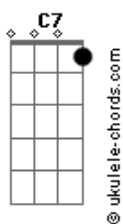

Illusion Cat - Yearning Song

tom:

Intro: C F
[Primeira Parte]

C F C C7
When I met you I felt like floating
F G C
Your love to me is all I got
C F C C7
When I met you I felt like loving
F G
I know it's hard but believe me darlin
C C7M Am Am F
Can't you look and see
G C
That I'm in love with you

[Segunda Parte]

C F C C7
When I met you I saw me in paradise
F G C
I want you so but I want you with me
C F C C7
Though the time is never passing by
F G
I'm lonely as a boy can be
C C7M Am G F
And I want you back to me
G C
You know I'm missing you

[Refrão]

Em Am
Time goes up and down and I
Em Am
Still can't see your face
Em Am
You're my wonderwall
G
Don't you know I've been falling down
Don't you know I've been falling down
Em Am
Time goes up and down and I
Em Am
Still can't see your face
Em Am
You're my wonderwall
G
Don't you know I've been falling down
G7
Don't you know I've been falling down

[Terceira Parte]

Acordes

C F C C7
When I met you I saw me in paradise
F G C
I want you so but I want you with me
C F C C7
Though the time is never passing by
F G
I'm lonely as a boy can be
C C7M Am G F
And I want you back to me
G C
You know I'm missing you

[Refrão]

Em Am
Time goes up and down and I
Em Am
Still can't see your face
Em Am
You're my wonderwall
G
Don't you know I've been falling down
Don't you know I've been falling down
Em Am
Time goes up and down and I
Em Am
Still can't see your face
Em Am
You're my wonderwall
G
Don't you know I've been falling down
G7
Don't you know I've been falling down

[Quarta Parte]

C F C C7
When I met you I felt like floating
F G C
Your love to me is all I got
C F C C7
When I met you I felt like loving
F G
I know it's hard but believe me darlin
C C7M Am Am F
Can't you look and see
G
That I'm in love with you
C C7M Am Am F
Can't you look and see
G
That I'm in love with you
C C7M Am Am F
Can't you look and see
G C
That I'm in love with you