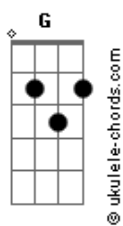

Illusion Cat - Yearning Song

tom:

Intro: C F
[Primeira Parte]

C F C C7
When I met you I felt like floating
F G C
Your love to me is all I got
C F C C7
When I met you I felt like loving
F G
I know it's hard but believe me darlin
C C7M Am Am F
Can't you look and see
G C
That I'm in love with you

[Segunda Parte]

C F C C7
When I met you I saw me in paradise
F G C
I want you so but I want you with me
C F C C7
Though the time is never passing by
F G
I'm lonely as a boy can be
C C7M Am G F
And I want you back to me
G C
You know I'm missing you

[Refrão]

Em Am
Time goes up and down and I
Em Am
Still can't see your face
Em Am
You're my wonderwall
G
Don't you know I've been falling down
Don't you know I've been falling down
Em Am
Time goes up and down and I
Em Am
Still can't see your face
Em Am
You're my wonderwall
G
Don't you know I've been falling down
G7
Don't you know I've been falling down

[Terceira Parte]

Acordes

C F C C7
When I met you I saw me in paradise
F G C
I want you so but I want you with me
C F C C7
Though the time is never passing by
F G
I'm lonely as a boy can be
C C7M Am G F
And I want you back to me
G C
You know I'm missing you