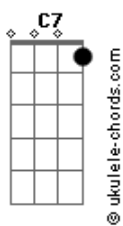

Illusion Cat - Yearning Song

tom:

Intro: C F
[Primeira Parte]

C F C C7
When I met you I felt like floating
F G C
Your love to me is all I got
C F C C7
When I met you I felt like loving
F G
I know it's hard but believe me darlin
C C7M Am Am F
Can't you look and see
G C
That I'm in love with you

[Segunda Parte]

C F C C7
When I met you I saw me in paradise
F G C
I want you so but I want you with me
C F C C7
Though the time is never passing by
F G
I'm lonely as a boy can be
C C7M Am G F
And I want you back to me
G C
You know I'm missing you

[Terceira Parte]

Acordes

C F C C7
When I met you I saw me in paradise
F G C
I want you so but I want you with me
C F C C7
Though the time is never passing by
F G
I'm lonely as a boy can be
C C7M Am G F
And I want you back to me
G C
You know I'm missing you