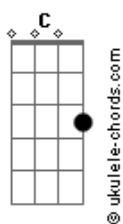

Illusion Cat - Yearning Song

tom:

Intro: C F
[Primeira Parte]

C F C C7
When I met you I felt like floating
F G C
Your love to me is all I got
C F C C7
When I met you I felt like loving
F G
I know it's hard but believe me darlin
C C7M Am Am F
Can't you look and see
G C
That I'm in love with you

[Segunda Parte]

C F C C7
When I met you I saw me in paradise
F G C
I want you so but I want you with me
C F C C7
Though the time is never passing by
F G
I'm lonely as a boy can be
C C7M Am G F
And I want you back to me
G C
You know I'm missing you

[Refrão]

Em Am
Time goes up and down and I
Em Am
Still can't see your face
Em Am
You're my wonderwall
G
Don't you know I've been falling down
Don't you know I've been falling down
Em Am
Time goes up and down and I
Em Am
Still can't see your face
Em Am
You're my wonderwall
G
Don't you know I've been falling down
G7
Don't you know I've been falling down

[Terceira Parte]

Acordes

C F C C7
When I met you I saw me in paradise
F G C
I want you so but I want you with me
C F C C7
Though the time is never passing by
F G
I'm lonely as a boy can be
C C7M Am G F
And I want you back to me
G C
You know I'm missing you

[Refrão]

Em Am
Time goes up and down and I
Em Am
Still can't see your face
Em Am
You're my wonderwall
G
Don't you know I've been falling down
Don't you know I've been falling down
Em Am
Time goes up and down and I
Em Am
Still can't see your face
Em Am
You're my wonderwall
G
Don't you know I've been falling down
G7
Don't you know I've been falling down

[Quarta Parte]

C F C C7
When I met you I felt like floating
F G C
Your love to me is all I got
C F C C7
When I met you I felt like loving
F G
I know it's hard but believe me darlin
C C7M Am Am F
Can't you look and see
G
That I'm in love with you
C C7M Am Am F
Can't you look and see
G
That I'm in love with you
C C7M Am Am F
Can't you look and see
G C
That I'm in love with you