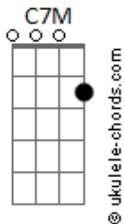

# Illusion Cat - Yearning Song

tom:

Intro: C F  
[Primeira Parte]

C F C C7  
When I met you I felt like floating  
F G C  
Your love to me is all I got  
C F C C7  
When I met you I felt like loving  
F G  
I know it's hard but believe me darlin  
C C7M Am Am F  
Can't you look and see  
G C  
That I'm in love with you

[Segunda Parte]

C F C C7  
When I met you I saw me in paradise  
F G C  
I want you so but I want you with me  
C F C C7  
Though the time is never passing by  
F G  
I'm lonely as a boy can be  
C C7M Am G F  
And I want you back to me  
G C  
You know I'm missing you

## Acordes

C F C C7  
When I met you I saw me in paradise  
F G C  
I want you so but I want you with me  
C F C C7  
Though the time is never passing by  
F G  
I'm lonely as a boy can be  
C C7M Am G F  
And I want you back to me  
G C  
You know I'm missing you

[Quarta Parte]

C F C C7  
When I met you I felt like floating  
F G C  
Your love to me is all I got  
C F C C7  
When I met you I felt like loving  
F G  
I know it's hard but believe me darlin  
C C7M Am Am F  
Can't you look and see  
G  
That I'm in love with you  
C C7M Am Am F  
Can't you look and see  
G  
That I'm in love with you  
C C7M Am Am F  
Can't you look and see  
G C  
That I'm in love with you