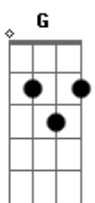

© ukulele-chords.com