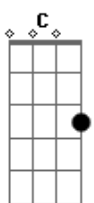

© ukulele-chords.com