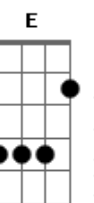

# Illusion Cat - The Red Lady

tom:  
 Gb (forma dos acordes no tom de Eb)  
 Capotraste na 3ª casa  
 Intro: C Em Am  
 C Em Am

[Primeira Parte]

C Em Am  
 Nobody I know would be heavier  
 C Em  
 Still I'd put on my mind  
 Am  
 Through your dreams  
 C Em Am  
 She's the lady that put me aside now  
 C Em Am  
 Still I wonder why I still here  
 C Em Am  
 Nobody I know would be clamier  
 C Em  
 Still I'd put on my life  
 Am  
 Through your life  
 C Em  
 You're the one that hold my blood  
 Am  
 On your hands  
 C Em  
 After all this time  
 Am  
 I don't know why

[Refrão]

Dm C G F  
 The red lady also came  
 Dm C G F  
 The red lady also came  
 Dm C G F  
 The red lady also came  
 Dm C G F  
 The red lady also came

[Segunda Parte]

C Em Am  
 Nobody I know would be softer  
 C Em  
 Still I'd put on a gown  
 Am  
 Through your skin  
 C Em  
 The red lady told me  
 Am  
 In kind of awarness  
 C Em  
 She said I had to go  
 Am  
 While I can see  
 C Em Am  
 Nobody I know would be smarter  
 C Em  
 Still I'd put on my mind

© ukulele-chords.com

© ukulele-chords.com

Am  
 Through your eyes  
 C Em  
 There's so much that we could  
 Am  
 Live on our life  
 C Em Am  
 Still I wonder why you still lying

[Refrão]

Dm C G F  
 The red lady also came  
 Dm C G F  
 The red lady also came  
 Dm C G F  
 The red lady also came  
 Dm C G F  
 The red lady also came