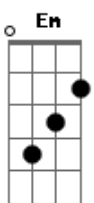

© ukulele-chords.com