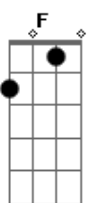

Illusion Cat - The Red Lady

tom:
 Gb (forma dos acordes no tom de Eb)
 Capotraste na 3ª casa
 Intro: C Em Am
 C Em Am

[Primeira Parte]

C Em Am
 Nobody I know would be heavier
 C Em
 Still I'd put on my mind
 Am
 Through your dreams
 C Em Am
 She's the lady that put me aside now
 C Em Am
 Still I wonder why I still here
 C Em Am
 Nobody I know would be clamier
 C Em
 Still I'd put on my life
 Am
 Through your life
 C Em
 You're the one that hold my blood
 Am
 On your hands
 C Em
 After all this time
 Am
 I don't know why

© ukulele-chords.com

© ukulele-chords.com

Am
 Through your eyes
 C Em
 There's so much that we could
 Am
 Live on our life
 C Em Am
 Still I wonder why you still lying

[Refrão]

Dm C G F
 The red lady also came
 Dm C G F
 The red lady also came
 Dm C G F
 The red lady also came
 Dm C G F
 The red lady also came