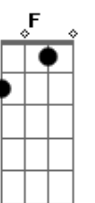

# Illusion Cat - The Red Lady

tom:  
 Gb (forma dos acordes no tom de Eb)  
 Capotraste na 3ª casa  
 Intro: C Em Am  
 C Em Am

[Primeira Parte]

C Em Am  
 Nobody I know would be heavier  
 C Em  
 Still I'd put on my mind  
 Am  
 Through your dreams  
 C Em Am  
 She's the lady that put me aside now  
 C Em Am  
 Still I wonder why I still here  
 C Em Am  
 Nobody I know would be clamier  
 C Em  
 Still I'd put on my life  
 Am  
 Through your life  
 C Em  
 You're the one that hold my blood  
 Am  
 On your hands  
 C Em  
 After all this time  
 Am  
 I don't know why

© ukulele-chords.com

© ukulele-chords.com

Am  
 Through your eyes  
 C Em  
 There's so much that we could  
 Am  
 Live on our life  
 C Em Am  
 Still I wonder why you still lying

[Refrão]

Dm C G F  
 The red lady also came  
 Dm C G F  
 The red lady also came  
 Dm C G F  
 The red lady also came  
 Dm C G F  
 The red lady also came