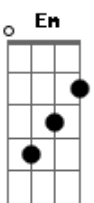

© ukulele-chords.com