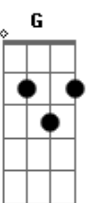

© ukulele-chords.com