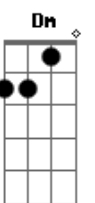

© ukulele-chords.com