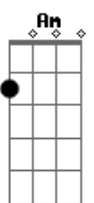

© ukulele-chords.com