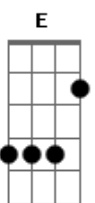

Illusion Cat - The Red Lady

tom:
 Gb (forma dos acordes no tom de Eb)
 Capotraste na 3ª casa
 Intro: C Em Am
 C Em Am

[Primeira Parte]

C Em Am
 Nobody I know would be heavier
 C Em
 Still I'd put on my mind
 Am
 Through your dreams
 C Em Am
 She's the lady that put me aside now
 C Em Am
 Still I wonder why I still here
 C Em Am
 Nobody I know would be clamier
 C Em
 Still I'd put on my life
 Am
 Through your life
 C Em
 You're the one that hold my blood
 Am
 On your hands
 C Em
 After all this time
 Am
 I don't know why

[Refrão]

Dm C G F
 The red lady also came
 Dm C G F
 The red lady also came
 Dm C G F
 The red lady also came
 Dm C G F
 The red lady also came

[Segunda Parte]

C Em Am
 Nobody I know would be softer
 C Em
 Still I'd put on a gown
 Am
 Through your skin
 C Em
 The red lady told me
 Am
 In kind of awariness
 C Em
 She said I had to go
 Am
 While I can see
 C Em Am
 Nobody I know would be smarter
 C Em
 Still I'd put on my mind

© ukulele-chords.com

© ukulele-chords.com

Am
 Through your eyes
 C Em
 There's so much that we could
 Am
 Live on our life
 C Em Am
 Still I wonder why you still lying

[Refrão]

Dm C G F
 The red lady also came
 Dm C G F
 The red lady also came
 Dm C G F
 The red lady also came
 Dm C G F
 The red lady also came