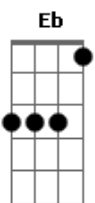

© ukulele-chords.com