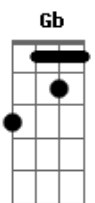

Illusion Cat - The Red Lady

tom:
Gb (forma dos acordes no tom de Eb)
Capotraste na 3ª casa
Intro: C Em Am
C Em Am

[Primeira Parte]

C Em Am
Nobody I know would be heavier
C Em
Still I'd put on my mind
Am
Through your dreams
C Em Am
She's the lady that put me aside now
C Em Am
Still I wonder why I still here
C Em Am
Nobody I know would be clamier
C Em
Still I'd put on my life
Am
Through your life
C Em
You're the one that hold my blood
Am
On your hands
C Em
After all this time
Am
I don't know why

[Refrão]

Dm C G F
The red lady also came
Dm C G F
The red lady also came
Dm C G F
The red lady also came
Dm C G F
The red lady also came

[Segunda Parte]

C Em Am
Nobody I know would be softer
C Em
Still I'd put on a gown
Am
Through your skin
C Em
The red lady told me
Am
In kind of awarness
C Em
She said I had to go
Am
While I can see
C Em Am
Nobody I know would be smarter
C Em
Still I'd put on my mind

Acordes

© ukulele-chords.com