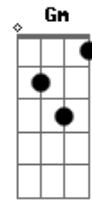

© ukulele-chords.com