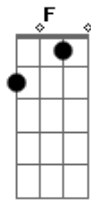

© ukulele-chords.com