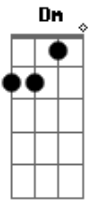

© ukulele-chords.com