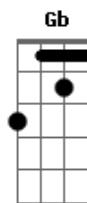

© ukulele-chords.com