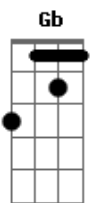

© ukulele-chords.com