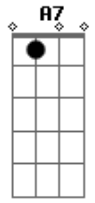

© ukulele-chords.com

© ukulele-chords.com

© ukulele-chords.com

© ukulele-chords.com

© ukulele-chords.com

© ukulele-chords.com

© ukulele-chords.com

Cadd9 C Bm7 Em7  
 0 seu amor pude experimentar  
 Am7 - Bm7 Cadd9 C Gadd9  
 Me entreguei a Cristo e a vida eterna vou gozar