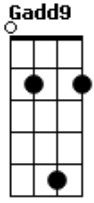

© ukulele-chords.com

© ukulele-chords.com

© ukulele-chords.com

© ukulele-chords.com

© ukulele-chords.com

© ukulele-chords.com

© ukulele-chords.com

Cadd9 C Bm7 Em7  
 0 seu amor pude experimentar  
 Am7 - Bm7 Cadd9 C Gadd9  
 Me entreguei a Cristo e a vida eterna vou gozar