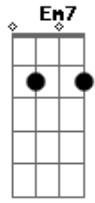

© ukulele-chords.com