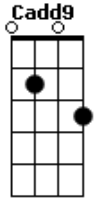

© ukulele-chords.com

© ukulele-chords.com

© ukulele-chords.com

© ukulele-chords.com

© ukulele-chords.com

© ukulele-chords.com

© ukulele-chords.com

Cadd9 C Bm7 Em7  
 0 seu amor pude experimentar  
 Am7 - Bm7 Cadd9 C Gadd9  
 Me entreguei a Cristo e a vida eterna vou gozar