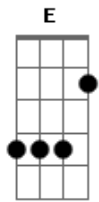

© ukulele-chords.com