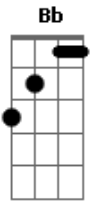

© ukulele-chords.com