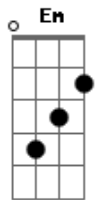

Igor Di Cavalcanti - Sleeping Beauty

tom:

Intro: Bm Em Bm A

D Sleeping beauty, won't you wake up to me?
 D G7 A7
 A frog in love, what am I to be?

Bm Long time ago, was this how you used to dream?
 Bm A
 You can count on me

D Darlin' babe, won't you show me your talk?
 D G7 A7
 I kinda liked you from the start

Bm I thought that you and I could be more than friends,
 Bm A

Let me hold your little hand

D D7
 I know, I know

G Gm
 You'll be my baby, baby-girl

E Bb A D
 So I will take you home and make love to you

[Solo] Bm Em Bm Em
 Bm Em A Bb

Acordes

© ukulele-chords.com

© ukulele-chords.com

© ukulele-chords.com

© ukulele-chords.com

© ukulele-chords.com