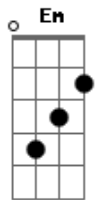

© ukulele-chords.com