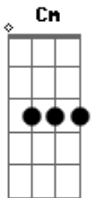

© ukulele-chords.com