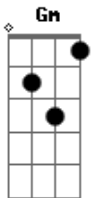

Igor Di Cavalcanti - I Need You Blue

tom:

Gm
Feeling mad it can?t be true
You like it better when I ain?t got you
Cm
Feeling mad it can?t be true
Gm
You?d rather see me dying in blue
Dm Cm
Oh woman, can?t you see?
Gm Dm
I need you so

Gm
Don?t leave me here on my own
Cm
I need you
Gm
I need you so much
Dm Cm
Two with you I?m me

Gm Dm
Don?t want to be one no more

Gm
Girl, I like you to the bones
Cm Gm
I can?t be me being alone
Dm Cm
Two with you I?m me
Gm Dm
Don?t want to be one no more

Gm
I need you, girl, I need you, girl!

Cm
Oh please don?t you break my heart
Gm
Oh please don?t you break my heart
Dm Cm
Two with you I?m me
Gm Dm
Don?t want to be one no more

Acordes

© ukulele-chords.com