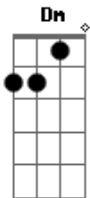

© ukulele-chords.com