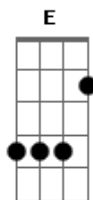

Iggy Pop - No Fun

Tom: G
Intro: (A A G A G A D D D D C D C D)3X
(A A A A G A G A A A A G A G A)

A E (A A G A G A A A A A G A G A)
no fun my babe no fun
no fun my babe no fun
D A
no fun to hang around
E A
feeling that same old way
D A
no fun to hang around
E (A A G A G A A A A G A G A G)2X
freaked out for another day
A E (A A G A G A A A A A G A G A)
no fun my babe no fun

no fun my babe no fun
D A
no fun to be around
E A
walking by myself
D A
no fun to be alone
E
in love with nobody else (A A G A G A A A A G A G A G) 2X
E
well maybe go out
maybe stay home
maybe call mom on the telephone
(A A G A G A A A A G A G A G)
well come on, well come on, well come on.....

Então pode-se improvisar um solo por cima dos berros

Acordes

© ukulele-chords.com

© ukulele-chords.com

© ukulele-chords.com

© ukulele-chords.com

© ukulele-chords.com