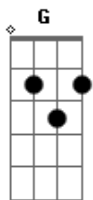

Iggy Pop - Neon Forest

Tom: G

4'

Album : brick by brick

until the end

Tuning = normal

This version sounds OK, I guess,

Intro: C Am C Am

Guitar 1
Distortion

"Oh I get it, one, two , one two thee four"

Lyrics

I'm sliding like a lizard on my belly and back
It's a miracle I haven't fallen through any cracks
The life on display is trouble for sure
The drugs that I took have made me impure

time: 54''

The neon forest is lighting up
The neon forest is lighting up
My brain

"The neon forest.."

I've learned some nasty lessons so I'm shutting
My mouth
A fury in my gut is spinning me round
and round
To be a total phony is the winning design
When the fabric of life is a horny goldmine

time : 2'14
"My brain ....."

riffs

The neon forest is my home
And like a cartoon cat I roam
Where only kids are still alive
And anyway they're gonna fry
My brain

2'40

You can get a weird prize for being adored
You can join the "in crowd" for being a whore
Although you are lonely you wish for a fence
America takes drugs in psychic defense
You can say what you want but nobody's there
Have you got any money?
Are you anybody?

3'47

Acordes

© ukulele-chords.com