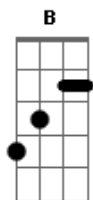

Iggy Pop - I Wanna Be Your Dog

Tom: G
Intro: G Gb E

G Gb E G Gb E
So messed up I want you here
G Gb E G Gb E
In my room I want you here
G Gb E G Gb E
Now we're gonna be Face-to-face
G Gb E G Gb E
And I'll lay right down In my favorite place

G Gb E
And now I wanna be your dog
G Gb E
Now I wanna be your dog
G Gb E G E D B C
Now I wanna be your dog
E

Well c'mon

G Gb E G Gb E
Now I'm ready to close my eyes
G Gb E G Gb E
And now I'm ready to close my mind
G Gb E G Gb E
And now I'm ready to feel your hand
G Gb E G Gb E
And lose my heart on the burning sands

G Gb E
And now I wanna be your dog
G Gb E
Now I wanna be your dog
G Gb E G E D B C
Now I wanna be your dog
E
Well c'mon

Acordes

© ukulele-chords.com

© ukulele-chords.com

© ukulele-chords.com

© ukulele-chords.com