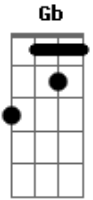

© ukulele-chords.com