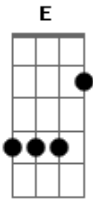

Iggy Pop - I Wanna Be Your Dog

Tom: G
Intro: G Gb E

G Gb E G Gb E
So messed up I want you here
G Gb E G Gb E
In my room I want you here
G Gb E G Gb E
Now we're gonna be Face-to-face
G Gb E G Gb E
And I'll lay right down In my favorite place

G Gb E
And now I wanna be your dog
G Gb E
Now I wanna be your dog
G Gb E G E D B C
Now I wanna be your dog
E

Well c'mon

G Gb E G Gb E
Now I'm ready to close my eyes
G Gb E G Gb E
And now I'm ready to close my mind
G Gb E G Gb E
And now I'm ready to feel your hand
G Gb E G Gb E
And lose my heart on the burning sands

G Gb E
And now I wanna be your dog
G Gb E
Now I wanna be your dog
G Gb E G E D B C
Now I wanna be your dog
E
Well c'mon

Acordes

© ukulele-chords.com

© ukulele-chords.com

© ukulele-chords.com

© ukulele-chords.com