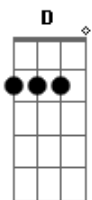

Iggy Pop - I Wanna Be Your Dog

Tom: G
Intro: G Gb E

G Gb E G Gb E
So messed up I want you here
G Gb E G Gb E
In my room I want you here
G Gb E G Gb E
Now we're gonna be Face-to-face
G Gb E G Gb E
And I'll lay right down In my favorite place

G Gb E
And now I wanna be your dog
G Gb E
Now I wanna be your dog
G Gb E G E D B C
Now I wanna be your dog
E
Well c'mon

Acordes

© ukulele-chords.com

© ukulele-chords.com

© ukulele-chords.com

© ukulele-chords.com