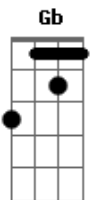

© ukulele-chords.com