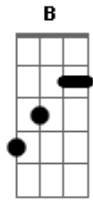

Iggy Pop - I Wanna Be Your Dog

Tom: G
Intro: G Gb E

G Gb E G Gb E
So messed up I want you here
G Gb E G Gb E
In my room I want you here
G Gb E G Gb E
Now we're gonna be Face-to-face
G Gb E G Gb E
And I'll lay right down In my favorite place

G Gb E
And now I wanna be your dog
G Gb E
Now I wanna be your dog
G Gb E G E D B C
Now I wanna be your dog
E

Well c'mon

G Gb E G Gb E
Now I'm ready to close my eyes
G Gb E G Gb E
And now I'm ready to close my mind
G Gb E G Gb E
And now I'm ready to feel your hand
G Gb E G Gb E
And lose my heart on the burning sands

G Gb E
And now I wanna be your dog
G Gb E
Now I wanna be your dog
G Gb E G E D B C
Now I wanna be your dog
E
Well c'mon

Acordes

© ukulele-chords.com

© ukulele-chords.com

© ukulele-chords.com

© ukulele-chords.com