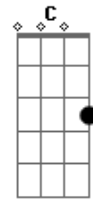

© ukulele-chords.com