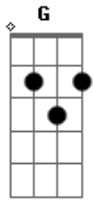

Iggy Pop - I Wanna Be Your Dog

Tom: G
Intro: G Gb E

G Gb E G Gb E
So messed up I want you here
G Gb E G Gb E
In my room I want you here
G Gb E G Gb E
Now we're gonna be Face-to-face
G Gb E G Gb E
And I'll lay right down In my favorite place

G Gb E
And now I wanna be your dog
G Gb E
Now I wanna be your dog
G Gb E G E D B C
Now I wanna be your dog
E

Well c'mon

G Gb E G Gb E
Now I'm ready to close my eyes
G Gb E G Gb E
And now I'm ready to close my mind
G Gb E G Gb E
And now I'm ready to feel your hand
G Gb E G Gb E
And lose my heart on the burning sands

G Gb E
And now I wanna be your dog
G Gb E
Now I wanna be your dog
G Gb E G E D B C
Now I wanna be your dog
E
Well c'mon

Acordes

© ukulele-chords.com