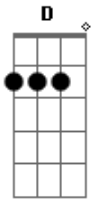

Iggy Pop - I Wanna Be Your Dog

Tom: G
Intro: G Gb E

G Gb E G Gb E
So messed up I want you here
G Gb E G Gb E
In my room I want you here
G Gb E G Gb E
Now we're gonna be Face-to-face
G Gb E G Gb E
And I'll lay right down In my favorite place

G Gb E
And now I wanna be your dog
G Gb E
Now I wanna be your dog
G Gb E G E D B C
Now I wanna be your dog
E

Well c'mon

G Gb E G Gb E
Now I'm ready to close my eyes
G Gb E G Gb E
And now I'm ready to close my mind
G Gb E G Gb E
And now I'm ready to feel your hand
G Gb E G Gb E
And lose my heart on the burning sands

G Gb E
And now I wanna be your dog
G Gb E
Now I wanna be your dog
G Gb E G E D B C
Now I wanna be your dog
E
Well c'mon

Acordes

© ukulele-chords.com

© ukulele-chords.com

© ukulele-chords.com

© ukulele-chords.com