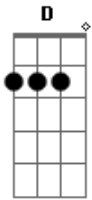

© ukulele-chords.com