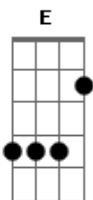

Iggy Pop - I Wanna Be Your Dog

Tom: G
Intro: G Gb E

G Gb E G Gb E
So messed up I want you here
G Gb E G Gb E
In my room I want you here
G Gb E G Gb E
Now we're gonna be Face-to-face
G Gb E G Gb E
And I'll lay right down In my favorite place

G Gb E
And now I wanna be your dog
G Gb E
Now I wanna be your dog
G Gb E G E D B C
Now I wanna be your dog
E

Well c'mon

G Gb E G Gb E
Now I'm ready to close my eyes
G Gb E G Gb E
And now I'm ready to close my mind
G Gb E G Gb E
And now I'm ready to feel your hand
G Gb E G Gb E
And lose my heart on the burning sands

G Gb E
And now I wanna be your dog
G Gb E
Now I wanna be your dog
G Gb E G E D B C
Now I wanna be your dog
E
Well c'mon

Acordes

© ukulele-chords.com

© ukulele-chords.com

© ukulele-chords.com

© ukulele-chords.com