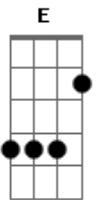

Iggy Pop - Gimme Danger

Tom: **D**

Intro: (Essa é a primeira parte, a outra é igual a do verso1)

Verso1:

Verso2:

Verso3:

Verso4:

E **E** **G**
 Come on little danger, die a little stranger
D **E**
 Swer you gonna fell my hell
E **E** **G**
 Come on little stranger, die a little later
D **E**
 Swer you gonna fell my hell
D **E**
 Swer you gonna fell my hell
D **E**
 Swer you gonna fell my hell

No final você dedilha ou toca cada um desses acordes 4 vezes: **E D C A**

Acordes

© ukulele-chords.com

© ukulele-chords.com

© ukulele-chords.com

© ukulele-chords.com

© ukulele-chords.com