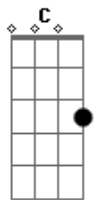

Iggy Pop - Gimme Danger

Tom: **D**

Intro: (Essa é a primeira parte, a outra é igual a do verso1)

Verso1:

Verso2:

Verso3:

Verso4:

E **E** **G**
 Come on little danger, die a little stranger
D **E**
 Swer you gonna fell my hell
E **E** **G**
 Come on little stranger, die a little later
D **E**
 Swer you gonna fell my hell
D **E**
 Swer you gonna fell my hell
D **E**
 Swer you gonna fell my hell

No final você dedilha ou toca cada um desses acordes 4 vezes: **E D C A**

Acordes

© ukulele-chords.com

© ukulele-chords.com

© ukulele-chords.com

© ukulele-chords.com

© ukulele-chords.com