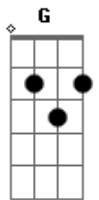

Iggy Pop - Gimme Danger

Tom: **D**

Intro: (Essa é a primeira parte, a outra é igual a do verso1)

Verso1:

Verso2:

Verso3:

Verso4:

E **E** **G**
 Come on little danger, die a little stranger
D **E**
 Swer you gonna fell my hell
E **E** **G**
 Come on little stranger, die a little later
D **E**
 Swer you gonna fell my hell
D **E**
 Swer you gonna fell my hell
D **E**
 Swer you gonna fell my hell

No final você dedilha ou toca cada um desses acordes 4 vezes: **E D C A**

Acordes

© ukulele-chords.com

© ukulele-chords.com

© ukulele-chords.com

© ukulele-chords.com

© ukulele-chords.com