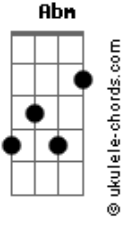

© ukulele-chords.com