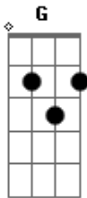

© ukulele-chords.com

© ukulele-chords.com