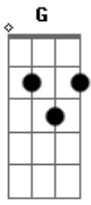

© ukulele-chords.com