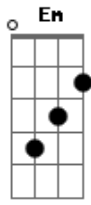

© ukulele-chords.com