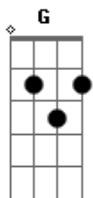

D A Gbm Bm
There's a dream in everyone
C
And it's all real
I'm telling you just how i feel
(G A D Bm)
So wake up the members of my nation
It's your time to be
There's no chance unless you take one
Everytime just see the brighter side of every situation
C
Somethings are meant to be
So give it your best
D
And leave the rest to me
D
Leave it all to me (leave it all to me)
So make it right (maybe you're right)
And see it throught
You know you won't be free
Until you
(G A D Bm)
Wake up the members of my nation
It's your time to be
There's no chance unless you take one
Everytime just see
The brighter side of every situation
C
Somethings are meant to be
So give it your best
D
And leave the rest to me
D Gbm D
Leave it all to me
D Gbm D
Leave it all to me
D Gbm D
Just leave it all to me

Acordes

© ukulele-chords.com