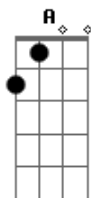

© ukulele-chords.com

© ukulele-chords.com