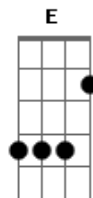

© ukulele-chords.com

© ukulele-chords.com