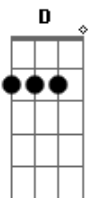

© ukulele-chords.com

© ukulele-chords.com