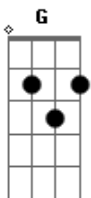

D A Gbm Bm
There's a dream in everyone
C
And it's all real
I'm telling you just how i feel
(G A D Bm)
So wake up the members of my nation
It's your time to be
There's no chance unless you take one
Everytime just see the brighter side of every situation
C
Somethings are meant to be
So give it your best
D
And leave the rest to me
D
Leave it all to me (leave it all to me)
So make it right (maybe you're right)
And see it throught
You know you won't be free
Until you
(G A D Bm)
Wake up the members of my nation
It's your time to be
There's no chance unless you take one
Everytime just see
The brighter side of every situation
C
Somethings are meant to be
So give it your best
D
And leave the rest to me
D Gbm D
Leave it all to me
D Gbm D
Leave it all to me
D Gbm D
Just leave it all to me

Acordes

© ukulele-chords.com