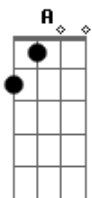

© ukulele-chords.com

© ukulele-chords.com