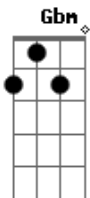

© ukulele-chords.com

© ukulele-chords.com