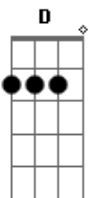

© ukulele-chords.com

© ukulele-chords.com