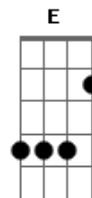

© ukulele-chords.com

© ukulele-chords.com