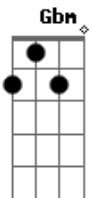

© ukulele-chords.com

© ukulele-chords.com