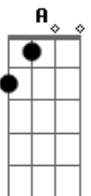

Iam Tongi - I'll Be Seeing You

tom:

A

[Primeira Parte]

A
All your wits
A Bm
All of the laughs
Bm
Your grin
D
Stay in my heart
D
Stay in my mind
A
For all of time
A
Bridges burn
A Bm
But I've seen the worst
Bm
And I'm sure
D
I'll be alright
D
I'm doing just fine
A
Only for a time

[Pre-Refrão]

Bm Gbm
Where do I go from here?
Bm
Know I'm lonely, but have no
Bm
Fear

[Refrão]

A Bm
Cause I'll be seeing you
D
Seeing you
A
Wherever I go
A
And I'll be
Bm
Be with you
D
Be with you
A
Wherever I'll go

[Segunda Parte]

A
Gone but your love
Bm
Is all I have left
Bm
I'll stand tall
D

Acordes

© ukulele-chords.com

© ukulele-chords.com

© ukulele-chords.com

© ukulele-chords.com

You'll stay in my arms
D
Won't stay in the dark
A
Cause you'll look for me