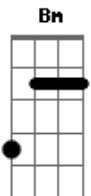

Iam Tongi - I'll Be Seeing You

tom:

A

[Primeira Parte]

A
All your wits
A Bm
All of the laughs
Bm
Your grin
D
Stay in my heart
D
Stay in my mind
A
For all of time
A
Bridges burn
A Bm
But I've seen the worst
Bm
And I'm sure
D
I'll be alright
D
I'm doing just fine
A
Only for a time

[Pre-Refrão]

Bm Gbm
Where do I go from here?
Bm
Know I'm lonely, but have no
Bm
Fear

[Refrão]

A Bm
Cause I'll be seeing you
D
Seeing you
A
Wherever I go
A
And I'll be
Bm
Be with you
D
Be with you
A
Wherever I'll go

[Segunda Parte]

A
Gone but your love
Bm
Is all I have left
Bm
I'll stand tall
D

Acordes

© ukulele-chords.com

© ukulele-chords.com

© ukulele-chords.com

© ukulele-chords.com

You'll stay in my arms
D
Won't stay in the dark
A
Cause you'll look for me