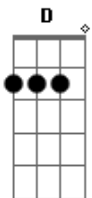

[Segunda Parte]

A
Gone but your love
Bm
Is all I have left
Bm
I'll stand tall
D

Acordes

© ukulele-chords.com

© ukulele-chords.com

© ukulele-chords.com

© ukulele-chords.com

You'll stay in my arms
D
Won't stay in the dark
A
Cause you'll look for me