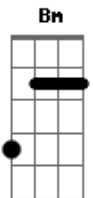

Iam Tongi - I'll Be Seeing You

tom:

A

[Primeira Parte]

A
All your wits
A Bm
All of the laughs
Bm
Your grin
D
Stay in my heart
D
Stay in my mind
A
For all of time

A
Bridges burn
A Bm
But I've seen the worst
Bm
And I'm sure
D
I'll be alright
D
I'm doing just fine
A
Only for a time

[Pre-Refrão]

Bm Gbm
Where do I go from here?
Bm
Know I'm lonely, but have no
Bm
Fear

[Refrão]

A Bm
Cause I'll be seeing you
D
Seeing you
A
Wherever I go
A
And I'll be
Bm
Be with you
D
Be with you
A
Wherever I'll go

[Segunda Parte]

A
Gone but your love
Bm
Is all I have left
Bm
I'll stand tall
D

Acordes

© ukulele-chords.com

© ukulele-chords.com

© ukulele-chords.com

© ukulele-chords.com

You'll stay in my arms
D
Won't stay in the dark
A
Cause you'll look for me