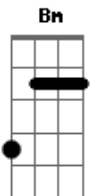

# Iam Tongi - I'll Be Seeing You

tom:

A

[Primeira Parte]

A  
All your wits  
A Bm  
All of the laughs  
Bm  
Your grin  
D  
Stay in my heart  
D  
Stay in my mind  
A  
For all of time

A  
Bridges burn  
A Bm  
But I've seen the worst  
Bm  
And I'm sure  
D  
I'll be alright  
D  
I'm doing just fine  
A  
Only for a time

[Pre-Refrão]

Bm Gbm  
Where do I go from here?  
Bm  
Know I'm lonely, but have no  
Bm  
Fear

[Refrão]

A Bm  
Cause I'll be seeing you  
D  
Seeing you  
A  
Wherever I go  
A  
And I'll be  
Bm  
Be with you  
D  
Be with you  
A  
Wherever I'll go

[Segunda Parte]

A  
Gone but your love  
Bm  
Is all I have left  
Bm  
I'll stand tall  
D