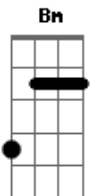

Iam Tongi - I'll Be Seeing You

tom:

A

[Primeira Parte]

A
All your wits
A Bm
All of the laughs
Bm
Your grin
D
Stay in my heart
D
Stay in my mind
A
For all of time

A
Bridges burn
A Bm
But I've seen the worst
Bm
And I'm sure
D
I'll be alright
D
I'm doing just fine
A
Only for a time

[Pre-Refrão]

Bm Gbm
Where do I go from here?
Bm
Know I'm lonely, but have no
Bm
Fear

[Refrão]

A Bm
Cause I'll be seeing you
D
Seeing you
A
Wherever I go
A
And I'll be
Bm
Be with you
D
Be with you
A
Wherever I'll go

[Segunda Parte]

A
Gone but your love
Bm
Is all I have left
Bm
I'll stand tall
D

Acordes

© ukulele-chords.com

© ukulele-chords.com

© ukulele-chords.com

© ukulele-chords.com

You'll stay in my arms
D
Won't stay in the dark
A
Cause you'll look for me