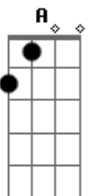

Iam Tongi - I'll Be Seeing You

tom:

A

[Primeira Parte]

A
All your wits
A Bm
All of the laughs
Bm
Your grin
D
Stay in my heart
D
Stay in my mind
A
For all of time

A
Bridges burn
A Bm
But I've seen the worst
Bm
And I'm sure
D
I'll be alright
D
I'm doing just fine
A
Only for a time

[Pre-Refrão]

Bm Gbm
Where do I go from here?
Bm
Know I'm lonely, but have no
Bm
Fear

[Refrão]

A Bm
Cause I'll be seeing you
D
Seeing you
A
Wherever I go
A
And I'll be
Bm
Be with you
D
Be with you
A
Wherever I'll go

[Segunda Parte]

A
Gone but your love
Bm
Is all I have left
Bm
I'll stand tall
D

Acordes

© ukulele-chords.com

© ukulele-chords.com

© ukulele-chords.com

© ukulele-chords.com

You'll stay in my arms
D
Won't stay in the dark
A
Cause you'll look for me