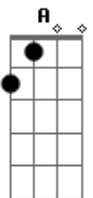

Iam Tongi - I'll Be Seeing You

tom:

A

[Primeira Parte]

A
All your wits
A Bm
All of the laughs
Bm
Your grin
D
Stay in my heart
D
Stay in my mind
A
For all of time

A
Bridges burn
A Bm
But I've seen the worst
Bm
And I'm sure
D
I'll be alright
D
I'm doing just fine
A
Only for a time

[Pre-Refrão]

Bm Gbm
Where do I go from here?
Bm
Know I'm lonely, but have no
Bm
Fear

[Refrão]

A Bm
Cause I'll be seeing you
D
Seeing you
A
Wherever I go
A
And I'll be
Bm
Be with you
D
Be with you
A
Wherever I'll go

[Segunda Parte]

A
Gone but your love
Bm
Is all I have left
Bm
I'll stand tall
D

Acordes

© ukulele-chords.com

© ukulele-chords.com

© ukulele-chords.com

© ukulele-chords.com

You'll stay in my arms
D
Won't stay in the dark
A
Cause you'll look for me