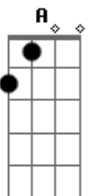

# Iam Tongi - I'll Be Seeing You

tom:

A

[Primeira Parte]

A  
All your wits  
A Bm  
All of the laughs  
Bm  
Your grin  
D  
Stay in my heart  
D  
Stay in my mind  
A  
For all of time

A  
Bridges burn  
A Bm  
But I've seen the worst  
Bm  
And I'm sure  
D  
I'll be alright  
D  
I'm doing just fine  
A  
Only for a time

[Pre-Refrão]

Bm Gbm  
Where do I go from here?  
Bm  
Know I'm lonely, but have no  
Bm  
Fear

[Refrão]

A Bm  
Cause I'll be seeing you  
D  
Seeing you  
A  
Wherever I go  
A  
And I'll be  
Bm  
Be with you  
D  
Be with you  
A  
Wherever I'll go

[Segunda Parte]

A  
Gone but your love  
Bm  
Is all I have left  
Bm  
I'll stand tall  
D