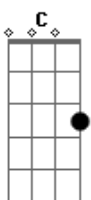

[Refrão]

F G
I wanna listen to you whisper to me
Em F
I wanna watch bad American movies
F G Am C
Don't wanna give another kiss with my baby on my mind
F G
It wasn't kind, it was kind of boring
Em F
I put a pill in my cup every morning
F G Am C
And when I die, I'll get those cold copper kisses on my eyes
F G C
And now I'm fighting for a look at the downside

C Em C
Em Em C Em

[Segunda Parte]

C Em C
It took a moment to disintegrate
Em Em
So curious about the noise you make in bedrooms
C Em
I don't know what I'd do

Em
But we could find out soon
[Pré-Refrão]
C
Darling, I need
Em
Darling, I need
D
Darling, I need
C Em Em
Darling, I need you here tonight
C Em
You're all that I wanted
Em
And it's so hard to look at the downside
C
Darling, I need
Em
Darling, I need
D
Darling, I need
C Em Em
Darling, I need you here tonight
C Em
You're all that I wanted
N.c
And it's so hard to look at the downside

[Refrão]

F G
I wanna listen to you whisper to me
Em F
I wanna watch bad American movies
F G Am C
Don't wanna give another kiss with my baby on my mind
F G
It wasn't kind, it was kind of boring
Em F
I put a pill in my cup every morning
F G Am C
And when I die, I'll get those cold copper kisses on my eyes
F G Am
And now I'm fighting for a look at the downside

[Final]

F G Em F
F G C Am
F G
Oh, the pennies on your eyes
C Am
Will pay the toll at your demise
F
And carry you far away
G
It's so hard to take
C
A look at the downside

Em C
Em C
Em C

Acordes

© ukulele-chords.com