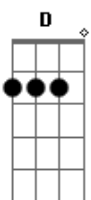

© ukulele-chords.com