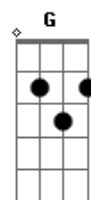

© ukulele-chords.com