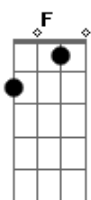

© ukulele-chords.com