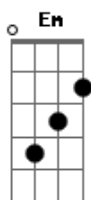

I Don't Know How But They Found Me - Downside

tom:

Intro: C Em C
Em Em C Em

[Primeira Parte]

C Em C
I know that I can be impossible
Em C
I'd say I'm sorry, but I'm never gonna let go
Em Em
It feels like my heart broke
C Em
The second I said "no"
C Em C
But I regret it now, I didn't know
Em Em
I couldn't live another minute in your blue light
C Em
Like Mazzy in starlight
Oh my God, I left you at midnight

[Pré-Refrão]

C
Darling, I need
Em
Darling, I need
D
Darling, I need
C Em Em
Darling, I need you here tonight
C Em
You're all that I wanted
N.c
And it's so hard to look at the downside

[Refrão]

F G
I wanna listen to you whisper to me
Em F
I wanna watch bad American movies
F G Am C
Don't wanna give another kiss with my baby on my mind
F G
It wasn't kind, it was kind of boring
Em F
I put a pill in my cup every morning
F G Am C
And when I die, I'll get those cold copper kisses on my eyes
F G C
And now I'm fighting for a look at the downside

C Em C
Em Em C Em

[Segunda Parte]

C Em C
It took a moment to disintegrate
Em Em
So curious about the noise you make in bedrooms
C Em
I don't know what I'd do

Em
But we could find out soon
[Pré-Refrão]
C
Darling, I need
Em
Darling, I need
D
Darling, I need
C Em Em
Darling, I need you here tonight
C Em
You're all that I wanted
Em
And it's so hard to look at the downside
C
Darling, I need
Em
Darling, I need
D
Darling, I need
C Em Em
Darling, I need you here tonight
C Em
You're all that I wanted
N.c
And it's so hard to look at the downside

[Final]

F G Em F
F G C Am
F G
Oh, the pennies on your eyes
C Am
Will pay the toll at your demise
F
And carry you far away
G
It's so hard to take
C
A look at the downside

Em C
Em C
Em C

Acordes

© ukulele-chords.com