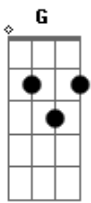

Hyde - Perfect Moment

Tom: G
Intro: Am C D

Am C D Am
Ah, the sun is born of night, it sets again
C D Am
Though no one's here to see, it's endless
(D Am D)

Am C D
Sad, but everybody knows
Am C D
A trip to heaven's not really on the cards, no
Am C D
Yet my moment has come
Am C D Cm
A crying shame, for now my life is over

B A Cm
So perfect, this moment
B A Cm
So perfect, this moment
B Gb A Am B

I'm happy to die in this moment
(Am C D)
Am C D Am
Ah, the sun is born of night, it sets again
C D Am
Though no one's here to see, it's endless
B A Cm
So perfect, this moment
B A Cm
So perfect, this moment
B Gb A Am B
I'm happy to die in this moment
Am C D
Have been to Heaven Heaven on Earth
Am C D
Ah, the sun is born of night
Am C D
Ah, the sun is born of night
Am
It's endless

Acordes

© ukulele-chords.com