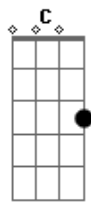

Hyde - Perfect Moment

Tom: G
Intro: Am C D

Am C D Am
Ah, the sun is born of night, it sets again
C D Am
Though no one's here to see, it's endless
(D Am D)

Am C D
Sad, but everybody knows
Am C D
A trip to heaven's not really on the cards, no
Am C D
Yet my moment has come
Am C D Cm
A crying shame, for now my life is over

B A Cm
So perfect, this moment
B A Cm
So perfect, this moment
B Gb A Am B

I'm happy to die in this moment
(Am C D)
Am C D Am
Ah, the sun is born of night, it sets again
C D Am
Though no one's here to see, it's endless
B A Cm
So perfect, this moment
B A Cm
So perfect, this moment
B Gb A Am B
I'm happy to die in this moment
Am C D
Have been to Heaven Heaven on Earth
Am C D
Ah, the sun is born of night
Am C D
Ah, the sun is born of night
Am
It's endless

Acordes

© ukulele-chords.com

© ukulele-chords.com

© ukulele-chords.com

© ukulele-chords.com

© ukulele-chords.com

© ukulele-chords.com

© ukulele-chords.com

© ukulele-chords.com