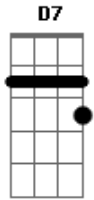

Hyde - Jesus Christ

Intro: Am F Am F Tom:

Am F Am
Jesus Christ, I believe you
The deepest trust, I won't leave you
Am F
They call me crazy, but it won't matter
Am F Db
And death won't change me, not ever
(Em G C Em G C F)

Am F Am
Jesus Christ, I believe you
The deepest trust, I won't leave you
Am F
But my child is fading, an innocent
Am F Db
I hear no answer, I'm calling

Gbm E
My voice is reaching the sky

A Gb
I'd do anything to save this life
Bm G
Take me instead
D D7 D
Ah, God give me death
(Em G C Em G C F)
Am Am F
Jesus Christ, I believe you
C A
They call me crazy but it won't matter
Bb Am Db
And death won't change me not ever
Gbm E
My voice is reaching the sky
A Gb
I'd do anything to save this life
Bm G
Take me instead
D D7 D
Ah, God give me death
D7 D
Ah, God give me death

E
© ukulele-chords.com

A
© ukulele-chords.com

Gb
© ukulele-chords.com

Bm
© ukulele-chords.com

D
© ukulele-chords.com

D7
© ukulele-chords.com

Bb
© ukulele-chords.com