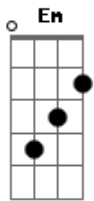

Hyde - Jesus Christ

Intro: Am F Am F Tom:

Am F Am
Jesus Christ, I believe you
The deepest trust, I won't leave you
Am F
They call me crazy, but it won't matter
Am F Db
And death won't change me, not ever
(Em G C Em G C F)

Am F Am
Jesus Christ, I believe you
The deepest trust, I won't leave you
Am F
But my child is fading, an innocent
Am F Db
I hear no answer, I'm calling

Gbm E
My voice is reaching the sky

A Gb
I'd do anything to save this life
Bm G
Take me instead
D D7 D
Ah, God give me death
(Em G C Em G C F)
Am Am F
Jesus Christ, I believe you
C A
They call me crazy but it won't matter
Bb Am Db
And death won't change me not ever
Gbm E
My voice is reaching the sky
A Gb
I'd do anything to save this life
Bm G
Take me instead
D D7 D
Ah, God give me death
D7 D
Ah, God give me death

Acordes

Am
© ukulele-chords.com

F
© ukulele-chords.com

Db
© ukulele-chords.com

Em
© ukulele-chords.com

G
© ukulele-chords.com

C
© ukulele-chords.com

Gbm
© ukulele-chords.com