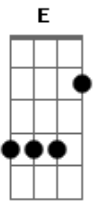

Gbm
© ukulele-chords.com

E
© ukulele-chords.com