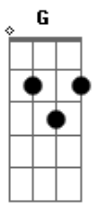

© ukulele-chords.com