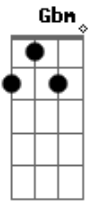

Hyde - Jesus Christ

Intro: Am F Am F Tom:

Am F Am
Jesus Christ, I believe you
The deepest trust, I won't leave you
Am F
They call me crazy, but it won't matter
Am F Db
And death won't change me, not ever
(Em G C Em G C F)

Am F Am
Jesus Christ, I believe you
The deepest trust, I won't leave you
Am F
But my child is fading, an innocent
Am F Db
I hear no answer, I'm calling

Gbm E
My voice is reaching the sky

A Gb
I'd do anything to save this life
Bm G
Take me instead
D D7 D
Ah, God give me death
(Em G C Em G C F)
Am Am F
Jesus Christ, I believe you
C A
They call me crazy but it won't matter
Bb Am Db
And death won't change me not ever
Gbm E
My voice is reaching the sky
A Gb
I'd do anything to save this life
Bm G
Take me instead
D D7 D
Ah, God give me death
D7 D
Ah, God give me death

Acordes

Am
© ukulele-chords.com

F
© ukulele-chords.com

Db
© ukulele-chords.com

Em
© ukulele-chords.com

G
© ukulele-chords.com

C
© ukulele-chords.com

Gbm
© ukulele-chords.com