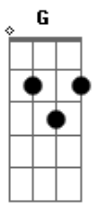

# Hyde - Jesus Christ

Intro: Am F Am F Tom:

Am F Am  
Jesus Christ, I believe you  
The deepest trust, I won't leave you  
Am F  
They call me crazy, but it won't matter  
Am F Db  
And death won't change me, not ever  
( Em G C Em G C F )

Am F Am  
Jesus Christ, I believe you  
The deepest trust, I won't leave you  
Am F  
But my child is fading, an innocent  
Am F Db  
I hear no answer, I'm calling  
Gbm E  
My voice is reaching the sky

A Gb  
I'd do anything to save this life  
Bm G  
Take me instead  
D D7 D  
Ah, God give me death  
( Em G C Em G C F )  
Am Am F  
Jesus Christ, I believe you  
C A  
They call me crazy but it won't matter  
Bb Am Db  
And death won't change me not ever  
Gbm E  
My voice is reaching the sky  
A Gb  
I'd do anything to save this life  
Bm G  
Take me instead  
D D7 D  
Ah, God give me death  
D7 D  
Ah, God give me death