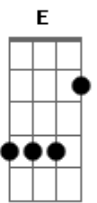

© ukulele-chords.com