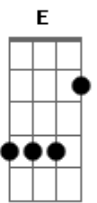

# Hyde - Jesus Christ

Intro: Am F Am F Tom:

Am F Am  
Jesus Christ, I believe you  
The deepest trust, I won't leave you  
Am F  
They call me crazy, but it won't matter  
Am F Db  
And death won't change me, not ever  
( Em G C Em G C F )

Am F Am  
Jesus Christ, I believe you  
The deepest trust, I won't leave you  
Am F  
But my child is fading, an innocent  
Am F Db  
I hear no answer, I'm calling  
Gbm E  
My voice is reaching the sky

A Gb  
I'd do anything to save this life  
Bm G  
Take me instead  
D D7 D  
Ah, God give me death  
( Em G C Em G C F )  
Am Am F  
Jesus Christ, I believe you  
C A  
They call me crazy but it won't matter  
Bb Am Db  
And death won't change me not ever  
Gbm E  
My voice is reaching the sky  
A Gb  
I'd do anything to save this life  
Bm G  
Take me instead  
D D7 D  
Ah, God give me death  
D7 D  
Ah, God give me death