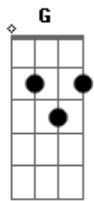

Em
© ukulele-chords.com

Bb
© ukulele-chords.com

G
© ukulele-chords.com