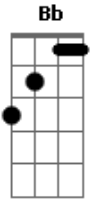

Hyde - Jesus Christ

Intro: Am F Am F Tom:

Am F Am
Jesus Christ, I believe you
The deepest trust, I won't leave you
Am F
They call me crazy, but it won't matter
Am F Db
And death won't change me, not ever
(Em G C Em G C F)

Am F Am
Jesus Christ, I believe you
The deepest trust, I won't leave you
Am F
But my child is fading, an innocent
Am F Db
I hear no answer, I'm calling

Gbm E
My voice is reaching the sky

A Gb
I'd do anything to save this life
Bm G
Take me instead
D D7 D
Ah, God give me death
(Em G C Em G C F)
Am Am F
Jesus Christ, I believe you
C A
They call me crazy but it won't matter
Bb Am Db
And death won't change me not ever
Gbm E
My voice is reaching the sky
A Gb
I'd do anything to save this life
Bm G
Take me instead
D D7 D
Ah, God give me death
D7 D
Ah, God give me death

E
© ukulele-chords.com

A
© ukulele-chords.com

Gb
© ukulele-chords.com

Bm
© ukulele-chords.com

D
© ukulele-chords.com

D7
© ukulele-chords.com

Bb
© ukulele-chords.com