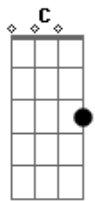

G
© ukulele-chords.com

C
© ukulele-chords.com