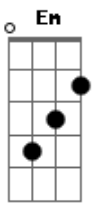

# Hyde - Jesus Christ

Intro: Am F Am F Tom:

Am F Am  
Jesus Christ, I believe you  
The deepest trust, I won't leave you  
Am F  
They call me crazy, but it won't matter  
Am F Db  
And death won't change me, not ever  
( Em G C Em G C F )

Am F Am  
Jesus Christ, I believe you  
The deepest trust, I won't leave you  
Am F  
But my child is fading, an innocent  
Am F Db  
I hear no answer, I'm calling  
Gbm E  
My voice is reaching the sky

A Gb  
I'd do anything to save this life  
Bm G  
Take me instead  
D D7 D  
Ah, God give me death  
( Em G C Em G C F )  
Am Am F  
Jesus Christ, I believe you  
C A  
They call me crazy but it won't matter  
Bb Am Db  
And death won't change me not ever  
Gbm E  
My voice is reaching the sky  
A Gb  
I'd do anything to save this life  
Bm G  
Take me instead  
D D7 D  
Ah, God give me death  
D7 D  
Ah, God give me death