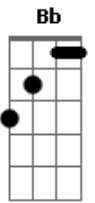

© ukulele-chords.com