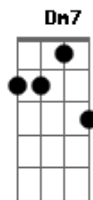

© ukulele-chords.com