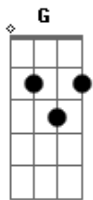

Engelbert Humperdinck - When I Fall In Love

Tom: C

Intro: C C F A7 Dm Dm7 Fdim C Dm7 G7 C Cdim Dm7 G7

C Fdim C G C F G G7
When I fall in love, it will be completely
C Gbdim A7/13- A7 Fm G G7
Or I'll never fall in love
C Fdim
In a restless world like this is
C Gm A7
Love is ended before it's begun
Dm7 A7/13- A7
And too many moonlight kisses
Dm Fdim G7
Seem to cool in the warm the of the sun
C Fdim C G C F G G7
When I give my heart, it will be forever
C Gbdim A7/13- A7 Fm G G7

Or I'll never give my heart
C C F
And the moment I can feel that
A7 Dm Dm7 Fdim
You feel that way, too
C Am Dm7 G7 C Cdim Dm7 G7
Is when I fall in love with you.
Interlude: C Fdim C G C F G7 C Cdim A7/13- A7 Dm7 Fdim G7 C
Fdim C Gm A7 Dm7 A7- Dm7 Fdim G G7
C Fdim C G C F G G7
When I give my heart, it will be forever
C Gbdim A7/13- A7 Fm G G7
Or I'll never give my heart
C C F
And the moment I can feel that
A7 Dm Dm7 Fdim
You feel that way, too
C Am Dm7 G7 C Cdim Dm7 G7 C
Is when I fall in love with you

Acordes

© ukulele-chords.com