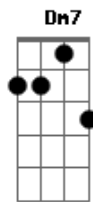

© ukulele-chords.com