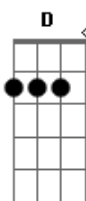

© ukulele-chords.com