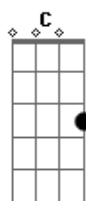

© ukulele-chords.com