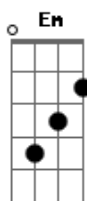

© ukulele-chords.com