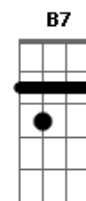

© ukulele-chords.com