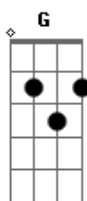

Engelbert Humperdinck - Unchained Melody

Tom: G

G Em C
Oh, my love, my darling
D C G Em D
I've hungered for your touch a long, lonely time
G Em C D G
Time goes by so slowly and time can do so much
Em D
Are you still mine
G G Em B7/13-
I need your love, i need your love
C Am7 D7 G
God speed your love to me
bridge
C D C Bm
Lonely rivers flow to the sea, to the sea
C D G

To the open arms of the sea
C D C Bm
Lonely rivers sigh, wait for me, wait for me
C D G D7
I'll be coming home, wait for me"
G Em C
Oh, my love, my darling
D G Em D
I've hungered for your touch a long, lonely time
G Em C D G
Time goes by so slowly and time can do so much
Em D
Are you still mine
G G Em B7/13-
I need your love, i need your love
C Am7 D7 G
God speed your love to me

Acordes