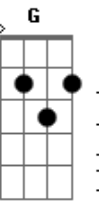

© ukulele-chords.com