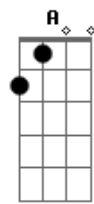

© ukulele-chords.com