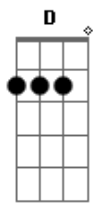

Engelbert Humperdinck - Eternally

Tom: D

Intro: D D D D A7/13- D- D Bm7 A7

D D D D Gdim D A7 G G G Em7
I'll be loving you eternally
A7 G A7 G A7/13- A7 Em7 Edim D
With a love that's true, eternally
D Em7 Edim D
From the start, with in my heart
Gdim G G G A7 Em7 A7
It seems I've always known
A A A G Em7
The sun would shine

A A A Em7 Edim D Em7 A7
When you were mine and mine alone
D D D D Gdim D A7 G G G Em7
I'll be loving you eternally
A7 G A7 G A7/13- A7 Em7 Edim D
There'll be no one new, my dear, for me
D Em7 Edim
Though the sky should fall
D Gdim G G G A7 Em7 A7
Remember I shall always be
A A A G G Em7 A7
For ever true and loving you
Em7 G G Em7 Edim Em7 A7 D
E...ter.....nal.....ly

Acordes