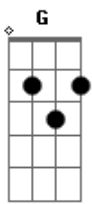

© ukulele-chords.com