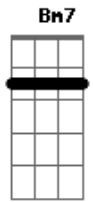

© ukulele-chords.com