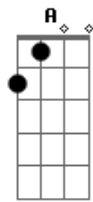

© ukulele-chords.com