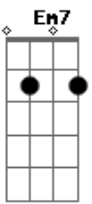

Engelbert Humperdinck - Eternally

Tom: D

Intro: D D D D A7/13- D- D Bm7 A7

D D D D Gdim D A7 G G G Em7
I'll be loving you eternally
A7 G A7 G A7/13- A7 Em7 Edim D
With a love that's true, eternally
D Em7 Edim D
From the start, with in my heart
Gdim G G G A7 Em7 A7
It seems I've always known
A A A G Em7
The sun would shine

A A A Em7 Edim D Em7 A7
When you were mine and mine alone
D D D D Gdim D A7 G G G Em7
I'll be loving you eternally
A7 G A7 G A7/13- A7 Em7 Edim D
There'll be no one new, my dear, for me
D Em7 Edim
Though the sky should fall
D Gdim G G G A7 Em7 A7
Remember I shall always be
A A A G G Em7 A7
For ever true and loving you
Em7 G G Em7 Edim Em7 A7 D
E...ter.....nal.....ly

Acordes

© ukulele-chords.com

© ukulele-chords.com

© ukulele-chords.com

© ukulele-chords.com

© ukulele-chords.com

© ukulele-chords.com