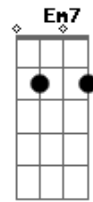

© ukulele-chords.com