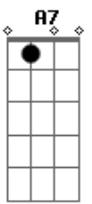

© ukulele-chords.com