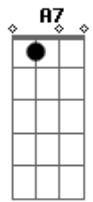

© ukulele-chords.com