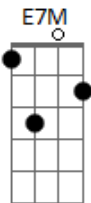

Gbm D7
Oh pretty baby now that I found you stay and let me love you baby let me love you
G G7M

You're just good to be true can't take my eyes off you
G7 C

You'll be like heaven to touch I wanna hold you so much
Cm G

At long last love has arrived and I thank God I'm alive
A C G

Gbm B7 E Db7
You're just too good to be true can't take my eyes off of you
Gbm B7

Abm Dbm
I love you baby and that is quite all right I need you baby to warm my lonely night
Gbm B7 E Db7 Gbm

B7
I love you baby trust in me when I say oh pretty baby don't bring me down I pray
Abm Dbm

Gbm B7
Oh pretty baby now that I found you stay and let me love you baby let me love you
Abm Dbm B7

Abm Dbm
I love you baby and that is quite all right I need you baby to warm my lonely night
Gbm B7 E Db7 Gbm

B7
I love you baby trust in me when I say oh pretty baby don't bring me down I pray
Abm Dbm B7

Gbm B7
Oh pretty baby now that I found you stay and let me love you baby let me love you

Acordes

© ukulele-chords.com