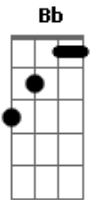

© ukulele-chords.com