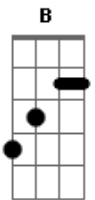

© ukulele-chords.com