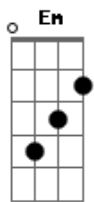

© ukulele-chords.com