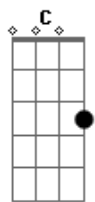

Intro: (se estiver tocando sem Acompanhar a Musica): E G A Em G A G Gb F Em G A Em G A G Gb F (intro baseada em um live dessa Musica)

Em G
Wild honey,
A D
Makes me feel like twice the man I used to be
Em G A G Gb F
Wild honey, wild honey
Em G
Wild honey,
A Am
Makes me feel like twice the man I used to be
Em G A C
Wild honey, wild honey

F Em G A
Well it don't take but a crack
A D
To crumble a kingdom
D
Don't take but a queen
G G Gb F
To make that kingdom come
Em A D
I'm a jack of all trades, master of none
D G G Gb F
I am the one who's gonna get all the fun done
Em G A G Gb F
Wild honey, wild honey,wild honey (2x)

Em G A

She loves you, she loves you, she loves you
G
My little lover girl
Em G A G Gb F
She loves you, she loves you, she loves you

Em G A
Cut in the raw, you really ought to see
Em G A G Gb F
That is the way, wild honey's supposed to be
Em G A G Gb F
Wild honey, wild honey,wild honey (2x)

Em G A
Well it don't take but a crack
A D
To crumble a kingdom
D
Don't take but a queen
G G Gb F
To make that kingdom come
Em G A D
I'm a jack of all trades, master of funk
D G G Gb F
I am one the who's gonna get all the fun done

Penultima Parte:C C G C B Bb A G Gb A G Gb Em

sóBateria:
Wild honey, wild honey, wild honey
Wild honey, wild honey, wild honey

Ultima Parte:

Em G A
She loves you, she loves you, she loves you
G
My little lover girl (3x)
Em G A
She loves you, she loves you, she loves you.

Final: Bb A G F#

Acordes

© ukulele-chords.com