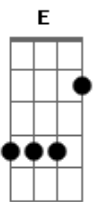

© ukulele-chords.com