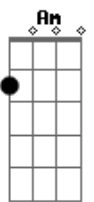

© ukulele-chords.com