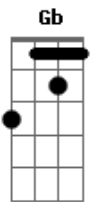

© ukulele-chords.com