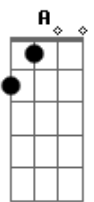

© ukulele-chords.com