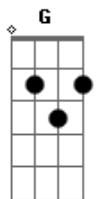

© ukulele-chords.com