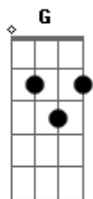

© ukulele-chords.com