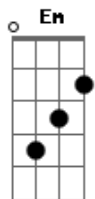

© ukulele-chords.com