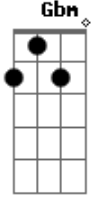

© ukulele-chords.com