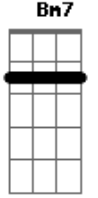

© ukulele-chords.com