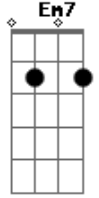

© ukulele-chords.com