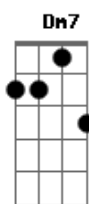

© ukulele-chords.com

© ukulele-chords.com