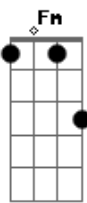

© ukulele-chords.com