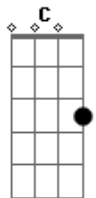

© ukulele-chords.com