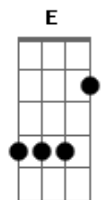

Howlin' Wolf - Sittin' On Top Of The World

tom:
E
One summer day, she went away
E E7
She gone and left me, she gone to stay
A Am7
E Dbm Gbm B7
But now she's gone, and I don't worry
A7 B7 E
Because I'm sittin' on top of the world
(A7 E7 B7)
E E7
Worked all the summer, worked all the fall
A A7
I Had to take my Christmas, in my overalls
E B7

But now she's gone, and I don't worry
A7 B7 E
Because I'm Sittin' on top of the world
(A7 E7 B7)
E
Goin' down to the freight yard
E7
Catch me a freight train
A Am7
I'm gonna leave this town, work done got hard
E Dbm Gbm B7
But now she's gone, and I don't worry
A B7 E
Because I'm Sittin' on top of the world
[Final] A7 E7 B7

Acordes

© ukulele-chords.com