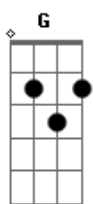

Howlin' Wolf - Rockin' Daddy

tom:
G
Yes they call me the rocker, I can rock you all night long
Yes they call me the rocker, I can rock you all night long
I can let you down easy, when I think your money's gone
I can rock you easy, don't want you to hesitate
I can rock you easy, don't want you to hesitate
I can let you down easy, like-a like jelly on a plate
Some twistin' and shakin', don't mean a thing to me

C7 G7
Some twistin' and the shakes, don't mean a thing to me
I'm a hip shakin' daddy, I can shake like a willow tree
G7
They call me the rocker, I can really rock a while
C7 G7
They call me the rocker, I can really rock a while
D7 C7 G7
With a real gone mama, don't let me fake your style
G7
I can rock you easy, you don't want to hesitate
C7 G7
I can rock you easy, you don't want to hesitate
D7 C7 G7
I can let you down easy, like jelly on a plate

Acordes

© ukulele-chords.com