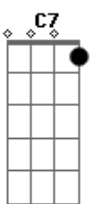

© ukulele-chords.com