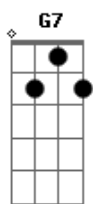

© ukulele-chords.com