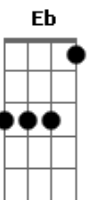

© ukulele-chords.com