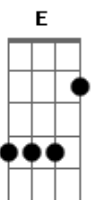

© ukulele-chords.com