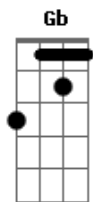

© ukulele-chords.com