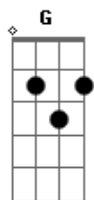

© ukulele-chords.com