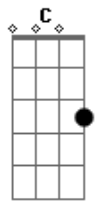

© ukulele-chords.com