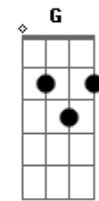

© ukulele-chords.com