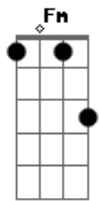

Hotel Mambembe - Someday

Tom: A

m [Intro] C E7 Am F Fm

C E7 Am F
You told me to stay away
C E7 Am F
You put my life on display
C E7 Am F
You know what's left it's you
Fm Fm C Fm
Cause nobody else will be there for you
C E7 Am F
Since then my life has changed
C E7 Am F
I'm living above the rain
C E7 Am F
I'm waiting for my day to come
Fm Fm C C7
I hope it will come someday
F Fm
Someday when the sun

C G Am Am
Come shines on me
D7 Dm C C7
I am not the only one who can see
F Fm
We always get better
C G Am Am
As long as we live
D7 Dm C C7
In this world of fantasy
F Fm
Someday when the sun
C G Am Am
Come shines on me
D7 Dm C C7
I am not the only one who can see
F Fm
We always get better
C G Am Am
As long as we live
D7 Dm C
In this world of fantasy

Acordes

© ukulele-chords.com