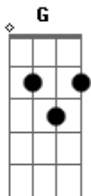

© ukulele-chords.com

G D A
And wound up in a world of pain

(A G A)

[Ponte]

A
Ah-ha-ha, ha, ha

Ah-ha-ha, ha, ha

G
Ah-ha-ha-ah, ha-ah

[Terceira Parte]

A
Wounds heal, nothing too deep

Black eye, I got off cheep

G D
Eighty broken doors

A
No, I don't think so

G D
How did I get home

A
And where is my phone?

[Refrão]

A D
I'm in a world of pain (a world of pain)

A D
I'm in a world of pain (a world of pain)

G D A
It's just the same damn things again

A D
You know it hurts my brain (hurts my brain)

A D
It really hurts my brain (hurts my brain)

G D A
And wound up in a world of pain

[Final]

A
Ah-ha-ha, ha, ha

Ah-ha-ha, ha, ha

G
Ah-ha-ha-ah, ha-ah

A
Ah-ha-ha, ha, ha

Ah-ha-ha, ha, ha

G
Ah-ha-ha-ah, ha-ah