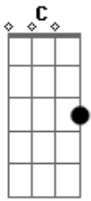

Hoobastank - Unaffected

Tom: **C**

Tuning: Drop **D**

/ = slide up
\ = slide down
h = hammer-on
x = Mute note

Intro:

Verse x2 times

Bridge

Chorus x2 times

Verse x2 times

Acordes

© ukulele-chords.com

© ukulele-chords.com

Bridge

Chorus x2 times

Interlude

Bridge