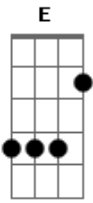

© ukulele-chords.com