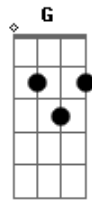

© ukulele-chords.com