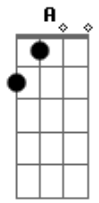

Hoobastank - The Critic

Tom: **A**

Standard Tuning: **E A D G B e**

~ = Let it ring

/ = slide

x = harmonics/palm mute

Note: Listen to the song for rhythm etc.

Intro:

Verse:

On the 3rd time 2nd guitar comes in:

Pre-Chorus: 1:06 - 1:10

Chorus: Guitar 1

Guitar 2

Verse

Chorus

Acordes

© ukulele-chords.com