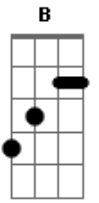

© ukulele-chords.com