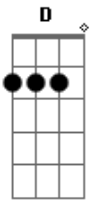

© ukulele-chords.com