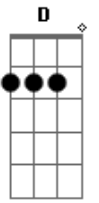

© ukulele-chords.com