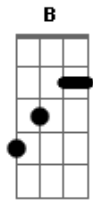

© ukulele-chords.com