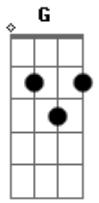

© ukulele-chords.com