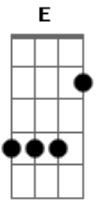

© ukulele-chords.com