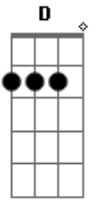

Hoobastank - Remember Me

Tom: **F**

Tuning: Drop **D**

~ - let ring out
 - harmonic
 \ - slide
 0x
 0x - mute after strumming
 0x

End of Pre Verse:

```
e|---|
B|---|
G|5--|
D|5--|
A|3--|
D|---|
```

Verse: "I wanted to be just like..." (2x)

Chorus: "Do you remember now..." (2x)

Chorus Cont'd:

Pre Verse: (Bass only)

Repeat Verse: (2x)

Repeat Chorus: (2x)

Pre Bridge: "Part of me, part of me, yeah yeah" (3x)

Bridge: Guitar 1 "You're never going to be a..." (Come in on 3rd bar)

Bridge: Guitar 2 "You're never going to be a..." (Repeat quite a few times)

Repeat Chorus: (2x)

Repeat Pre Bridge: Guitar 1 and Guitar 2 plays Bridge part

Acordes

© ukulele-chords.com

© ukulele-chords.com