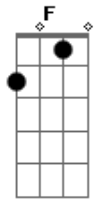

Hoobastank - Remember Me

Tom: **F**

Tuning: Drop **D**

~ - let ring out
- harmonic
\ - slide
0x
0x - mute after strumming
0x

End of Pre Verse:

```
e|---|
B|---|
G|5--|
D|5--|
A|3--|
D|---|
```

Verse: "I wanted to be just like..." (2x)

Chorus: "Do you remember now..." (2x)

Chorus Cont'd:

Pre Verse: (Bass only)

Repeat Verse: (2x)

Repeat Chorus: (2x)

Pre Bridge: "Part of me, part of me, yeah yeah" (3x)

Bridge: Guitar 1 "You're never going to be a..." (Come in on 3rd bar)

Bridge: Guitar 2 "You're never going to be a..." (Repeat quite a few times)

Repeat Chorus: (2x)

Repeat Pre Bridge: Guitar 1 and Guitar 2 plays Bridge part

Acordes

© ukulele-chords.com