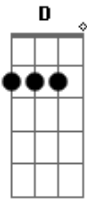

© ukulele-chords.com