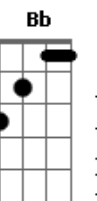

© ukulele-chords.com