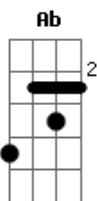

© ukulele-chords.com