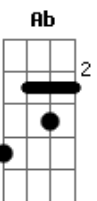

© ukulele-chords.com