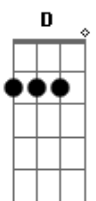

Hoobastank - If I Were You

Tom: D
Intro: A2 - Dbm ; 2x

Verse 1 | One strum each

You seem to find the dark, when everything is bright

You look for all that's wrong, instead of all that's right

Does it feel good to you, to rain on my parade

You never say a word, unless it's to complain

It's driving me insane

Chorus: | Strum here

D A
If I were you

C G D
Holding the world right in my hands

D A
The first thing I'd do

C G D
Is thank the stars for all that I am

A - Dbm - C - G
If I were you

Verse 2 |

A2
Look at what's around you now

Dbm
More than you ever dreamed

A2 C G
Have you forgotten just, how hard it used to be?

A2 Dbm
So what's it going to take, for you to realize

A2 C G
That all could go away, in one blink of an eye

C D (keep playing D)
It happens all the time

Chorus: |

D A
If I were you

C G D
Holding the world right in my hands

D A
The first thing I'd do

C G
Is thank the stars above
C G
tell the ones I love

D
that i do

Bridge: |

F
Yeah if I were you

G A
Wohoo, yeah if I were you

F
If I were you

G A - Dbm ;4x
Wohoo, If I were you

Coda:

A2 Dbm
So what's it going to take, for you to realize

A2 C G
It all could go away, in one blink of an eye

C D (keep playing D)
It happens all the time

Chorus: |

D A
If I were you

C G D
Holding the world right in my hands

D A
The first thing I'd do

C G
Is thank the stars above

C G
For the words I love

Ab Bb C
Take a breath and enjoy the view

Ab Bb C
Live the life that I wanna do

Ab
If I were you

Bb
If I were you

C
If I were you

Acordes

© ukulele-chords.com