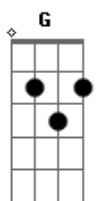

© ukulele-chords.com