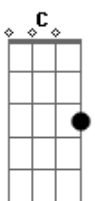

© ukulele-chords.com