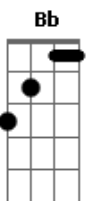

© ukulele-chords.com