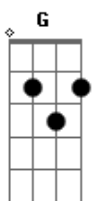

© ukulele-chords.com