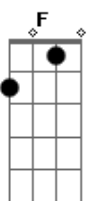

© ukulele-chords.com