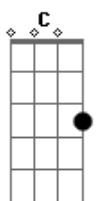

© ukulele-chords.com