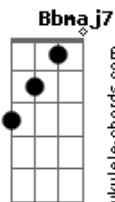

© ukulele-chords.com