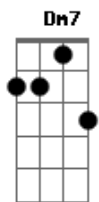

© ukulele-chords.com