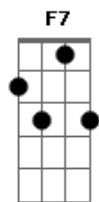

© ukulele-chords.com