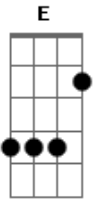

© ukulele-chords.com