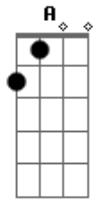

Hollow Coves - The Woods

Tom: A
Intro: D A E

D
We're all falling down
A E
and we need a place to hide
D A A
A safe place somewhere in the woods
E
where we can start the fire
D A E
All we know is that would be our home
D A E
We will stay 'till the break of dawn

D A E
The cold night takes us to a place to escape the chill
D A E
Top top, somewhere in the woods, on the hill
D A E
Wake up, feeling the cold in between our toes
D A E

Is there a way back? Nobody knows
D A E
And we leave it all behind
D A E
Can't you see we need some time?
D A
And we all sit around the fire
E
We feel a little warmer now
D A
And we all sit around the fire
E
We feel so much better now

D A
And we all sit around the fire
E
We feel a little warmer now
D A
And we all sit around the fire
E
We feel so much better now 2x

Acordes

© ukulele-chords.com