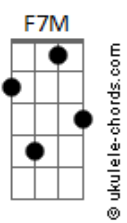

Hollow Coves - Patience

tom:
Gm (forma dos acordes no tom de Am)
Afinação: D G C F A D

Intro: Am7 G Cadd9 F7M

Am7 G Cadd9 F7M
Show me how to build a home

Am7 G Cadd9 F7M
'Cause all I have is fear I loath

G Cadd9 F7M
But I hope one day I'll know

G Cadd9 F7M
How it feels to love someone

(F7M G Cadd9 G)
(F7M G Cadd9 G)

Am7 G Cadd9 F7M
Is there more to this urge that lies in me?

Am7 G Cadd9 F7M
'Cause it feels like there's something I can't see

G Cadd9 F7M
But I don't know what it means

G Cadd9 F7M
When these walls stand in between

F7M G Am7 Cadd9
'Cause it's been so long since

F7M G Am7 Cadd9
I've felt something

F7M G Am7 Cadd9
But I hope that time will bring

F7M Cadd9 G
A home that's meant for me

F7M Cadd9
So I'll wait for fate to shine

G Am7
On the home I seek to find

F7M Cadd9
Through patience I see light

G F7M
In all that's built with time

(F7M G Cadd9 G)

Acordes

(F7M G Cadd9 G)

Am7 G Cadd9 F7M
I'll build this house upon the stone

Am7 G Cadd9 F7M
To stand against the storms that show

G Cadd9 F7M
With walls that won't break or fall

G Am7 G F7M
A love that grows stronger through it all

Am7 G F7M
'Cause I will wait for you

Dm Cadd9 G
Patience in my heart

Am7 G F7M
And I will wait for you

Dm Cadd9 G
Faithful from the start

F7M Cadd9
So I'll wait for fate to shine

G Am7
On the home I seek to find

F7M Cadd9
Through patience I see light

G F7M
In all that's built with time

F7M Cadd9
So I'll wait for fate to shine

G Am7
On the home I seek to find

F7M Cadd9
Through patience I see light

G F7M
In all that's built with time

[Final] Am7 G F7M Dm Cadd9 F7M
Am7 G F7M Dm Cadd9 F7M
Am7 G F7M Dm Cadd9 F7M
Am7 G F7M Dm Cadd9 F7M
Am7 G F7M Dm Cadd9 F7M