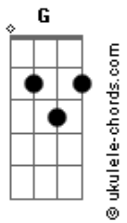

Hollow Coves - Patience

tom:
Gm (forma dos acordes no tom de Am)
Afinação: D G C F A D

Intro: Am7 G Cadd9 F7M

Am7 G Cadd9 F7M
Show me how to build a home

Am7 G Cadd9 F7M
'Cause all I have is fear I loath

G Cadd9 F7M
But I hope one day I'll know

G Cadd9 F7M
How it feels to love someone

(F7M G Cadd9 G)
(F7M G Cadd9 G)

Am7 G Cadd9 F7M
Is there more to this urge that lies in me?

Am7 G Cadd9 F7M
'Cause it feels like there's something I can't see

G Cadd9 F7M
But I don't know what it means

G Cadd9 F7M
When these walls stand in between

F7M G Am7 Cadd9
'Cause it's been so long since

F7M G Am7 Cadd9
I've felt something

F7M G Am7 Cadd9
But I hope that time will bring

F7M Cadd9 G
A home that's meant for me

F7M Cadd9
So I'll wait for fate to shine

G Am7
On the home I seek to find

F7M Cadd9
Through patience I see light

G F7M
In all that's built with time

(F7M G Cadd9 G)

Acordes

(F7M G Cadd9 G)

Am7 G Cadd9 F7M
I'll build this house upon the stone

Am7 G Cadd9 F7M
To stand against the storms that show

G Cadd9 F7M
With walls that won't break or fall

G Am7 G F7M
A love that grows stronger through it all

Am7 G F7M
'Cause I will wait for you

Dm Cadd9 G
Patience in my heart

Am7 G F7M
And I will wait for you

Dm Cadd9 G
Faithful from the start

F7M Cadd9
So I'll wait for fate to shine

G Am7
On the home I seek to find

F7M Cadd9
Through patience I see light

G F7M
In all that's built with time

F7M Cadd9
So I'll wait for fate to shine

G Am7
On the home I seek to find

F7M Cadd9
Through patience I see light

G F7M
In all that's built with time

[Final] Am7 G F7M Dm Cadd9 F7M
Am7 G F7M Dm Cadd9 F7M
Am7 G F7M Dm Cadd9 F7M
Am7 G F7M Dm Cadd9 F7M
Am7 G F7M Dm Cadd9 F7M