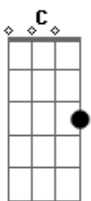

(C G D C G D)

C G D
The summer sun would shine upon that house among the treetops
C G D
We felt the warmth within the wind and never thought the
leaves would drop

C G D
When they fell you felt the cold and closed the doors to hide
your

C
Heart

G D C
You know it can't keep beating in the dark

[Refrão]

G D C
Lift up your head, break down the walls
G D C
Don't stop pushing till they fall
G D C
At first the sun might hurt your eyes
G D Em D C
But soon you'll see the beauty in the light

[Segunda Parte]

C G D
Remember how the winter ends, ice turns to flowing water
C G D

And all the leaves come out again long nights start getting shorter
C G D
You see there's always some way back don't close the doors to
hide

C
Your heart
G D C
You know it can't keep beating in the dark

[Refrão]

G D C
Lift up your head, break down the walls
G D C
Don't stop pushing till they fall
G D C
At first the sun might hurt your eyes
G D Em D C
But soon you'll see the beauty in the light

[Ponte]

C G D
It shines upon the hills and valleys
C G D
Illuminates a path through the pine trees
C G D C D
Reflecting all the light that's free to find in this life

[Refrão]

G D C
Lift up your head, break down the walls
G D C
Don't stop pushing till they fall
G D C
At first the sun might hurt your eyes
G D Em D C
But soon you'll see the beauty in the light

G D C
Lift up your head, break down the walls
G D C
Don't stop pushing till they fall
G D C
At first the sun might hurt your eyes
G D Em D C
But soon you'll see the beauty in the light

Acordes

© ukulele-chords.com