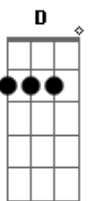

© ukulele-chords.com