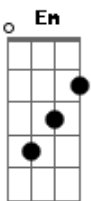

© ukulele-chords.com