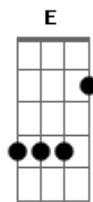

© ukulele-chords.com