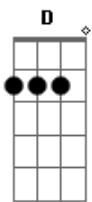

© ukulele-chords.com