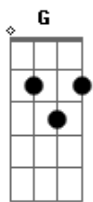

Hole - Over The Edge

Tom: G

\=slide

F F
B\C B\C B\C D
G#\A G#\A G#\A F
G#\A G#\A G#\A F
E C A G
E C A G

E C
It's not the truth I see

A G
It's just a mockery

E C
Don't need to waste my time

A G
You know I really tried

E C
To take and never give

A G
Make it so hard to live

E C
I'm hanging on a ledge

A G
Pushed straight, over the edge

F F
B\C B\C B\C D
G#\A G#\A G#\A F
G#\A G#\A G#\A F
E C A G
E C A G

E C
Don't do the things you do

A G
Don't have to oblige you

E C
Making choices on my own

A G

Don't buy the shit they sell

E C
Grow up and be a man

A G
Drop dead right where I stand

E C
I'm hanging on a ledge

A G
Pushed straight, over the edge

F F
B\C B\C B\C D
G#\A G#\A G#\A F
G#\A G#\A G#\A F
E C A G
E C A G

(w/solo, which is a notational product of the chords)

E C
It's not the truth I see

A G
It's just a mockery

E C
Don't need to waste my time

A G
You know I really tried

E C
To take and never give

A G
Make it so hard to live

E C
I'm hanging on a ledge

A G
Pushed straight, over the edge

F F
B\C B\C B\C D
G#\A G#\A G#\A F
G#\A G#\A G#\A F
E C A G
E C A G

Acordes

© ukulele-chords.com