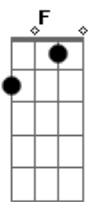

© ukulele-chords.com