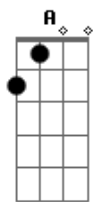

© ukulele-chords.com