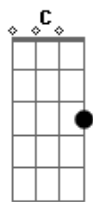

© ukulele-chords.com