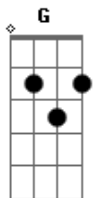

Hole - Honey

Tom: G

(intro/verse)

G C Em D7

Anguish and misery fall here like a dead star
And everything you ever said
Now tears me all apart

(chorus)

C G Em D7

He goes down down to his bitter end
He knows now now it's the gutter
He goes down down to his bitter end
He knows now now you can't touch him

(intro/verse)

G C Em D7

Pray for the rain
Oh are you up there
Do you listen
It's the terror and the pain and I
Just wait for you to have risen

(chorus)

C G Em D7

He goes down down to his only friend
He knows now now that you love him
He goes down down to his bitter end
He knows now now you can't touch him

(bridge) Em Am G D7

I hold on to you like the death of an angel

And I hold on to you with all the life that's in me

(intro/verse) G C Em D7

Why was I not good enough to save you from destruction?
And your end and my beginning
Oh they need no introduction

(chorus)

C G Em D7

He goes down down to his only friend
He knows now now that you love him
He goes down down to his bitter end
He knows now now you can't touch him

(interlude) Em Am D7 G

Sweet as honey
I'll live forever

Pure as first love
Just come home

(repeated bridge chords)

Em Am G D7

I hold on to you like the death of an angel
And I hold on to you with all the life that's in me

And I hold on to you like the death of an angel
And I hold on to you with all the hope I have left

And I hold on to you
Watch the death of an angel
And I hold on to you
Until the light pours like honey

Acordes

© ukulele-chords.com