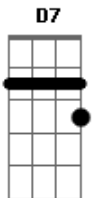

© ukulele-chords.com