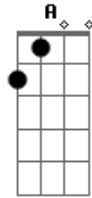

© ukulele-chords.com