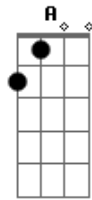

© ukulele-chords.com