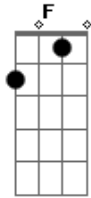

© ukulele-chords.com