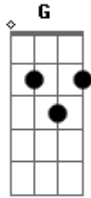

© ukulele-chords.com