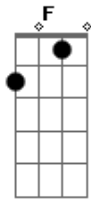

© ukulele-chords.com

© ukulele-chords.com