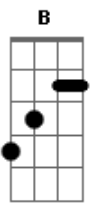

© ukulele-chords.com