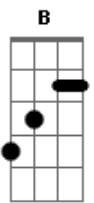

© ukulele-chords.com